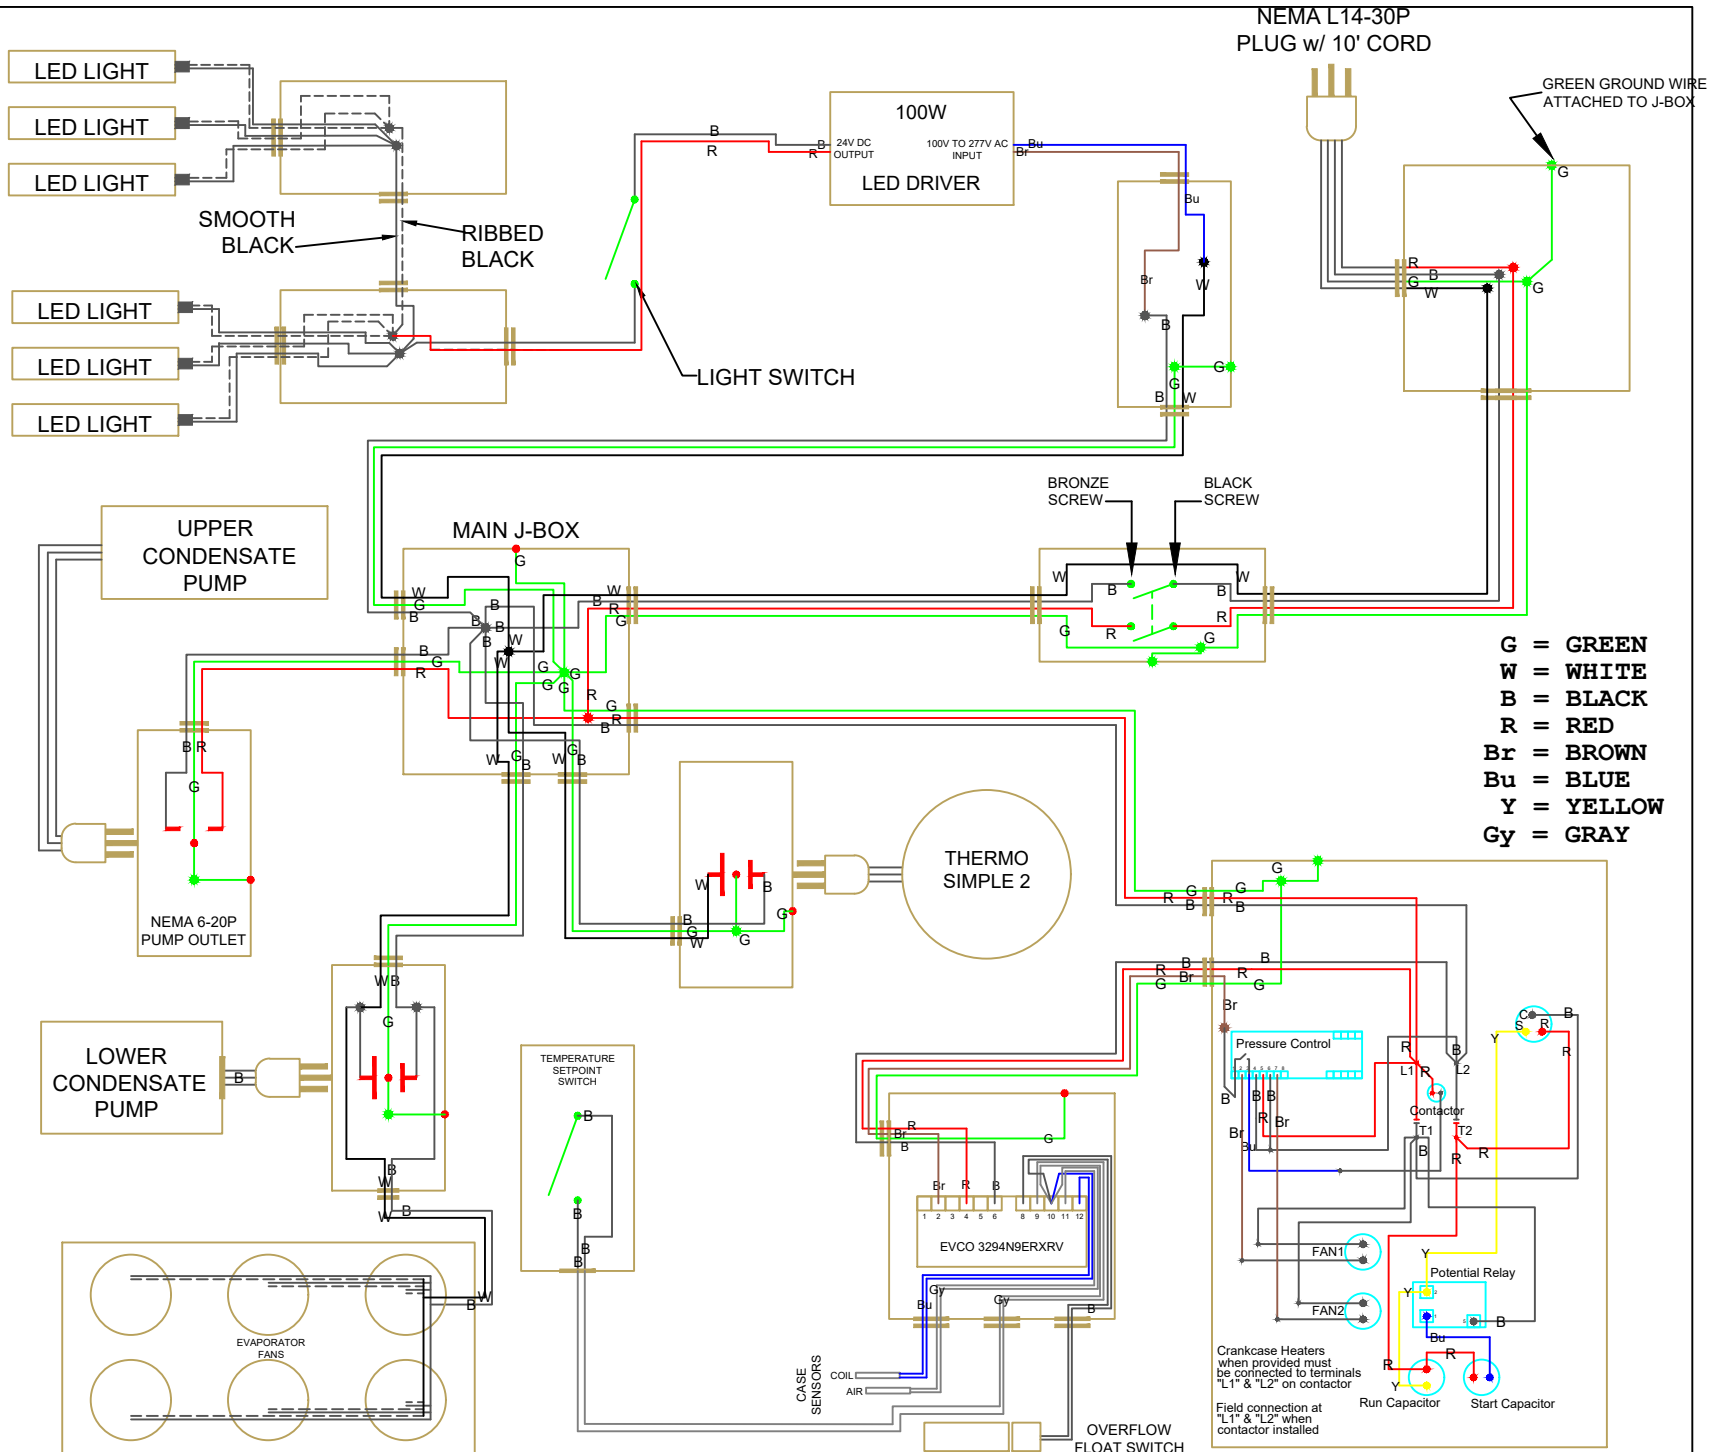

CUSTOMER:

DESCRIPTION:

208/230 VOLT FFM-93-57-99-FRONT w/ HIGH VOLUME CONDENSATE PUMP

KILLION SL

1380 Poinsettia Ave.
Vista, CA 92081

voice: 800-421-5352
fax: 760-727-1622
email: sales@killionindustries.com

manufactured by:

NOTICE

DO NOT SCALE
DATE: 08/09/22
BY: JC

SAVED AS: 208-230 Volt FFM-FRONT Bulk Electrical w Condensate Pump C.dwg

NOTE: SPECIFICATIONS ARE SUBJECT TO CHANGE WITHOUT NOTICE.

NEMA L14-30P
PLUG w/ 10' CORD

GREEN GROUND WIRE
ATTACHED TO J-BOX

100W
LED DRIVER
24V DC OUTPUT
100V TO 277V AC INPUT