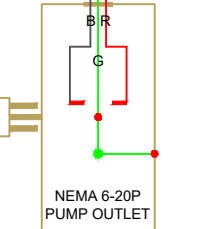

CUSTOMER:

DESCRIPTION:

208/230 VOLT FFM-93-57-99-FRONT w/ HIGH VOLUME CONDENSATE PUMP

KILLION SL

1380 Poinsettia Ave.
Vista, CA 92081

voice: 800-421-5352
fax: 760-727-1622
email: sales@killionindustries.com

manufactured by:

NOTICE

DO NOT SCALE
DATE: 08/09/22
BY: JC

SAVED AS: 208-230 Volt FFM-FRONT Bulk Electrical w Condensate Pump C.dwg

NOTE: SPECIFICATIONS ARE SUBJECT TO CHANGE WITHOUT NOTICE.

NEMA L14-30P
PLUG w/ 10' CORD

GREEN GROUND WIRE
ATTACHED TO J-BOX

100W
LED DRIVER
24V DC OUTPUT
100V TO 277V AC INPUT