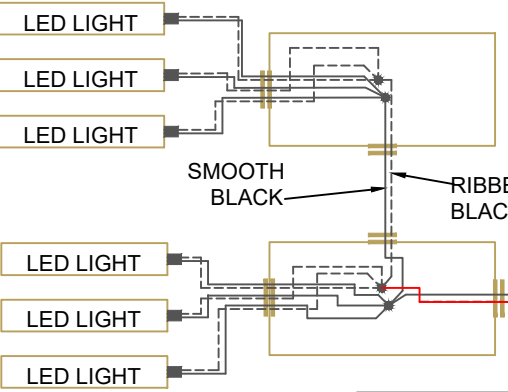

CUSTOMER:

DESCRIPTION:

208/230 VOLT FFM-93-57-99-FRONT w/ HIGH VOLUME CONDENSATE PUMP

KILLION SL

1380 Poinsettia Ave.
Vista, CA 92081

voice: 800-421-5352
fax: 760-727-1622
email: sales@killionindustries.com

manufactured by:

NOTICE

DO NOT SCALE
DATE: 08/09/22
BY: JC

SAVED AS: 208-230 Volt FFM-FRONT Bulk Electrical w Condensate Pump C.dwg

NOTE: SPECIFICATIONS ARE SUBJECT TO CHANGE WITHOUT NOTICE.

NEMA L14-30P
PLUG w/ 10' CORD

GREEN GROUND WIRE
ATTACHED TO J-BOX

100W
LED DRIVER
24V DC OUTPUT
100V TO 277V AC INPUT