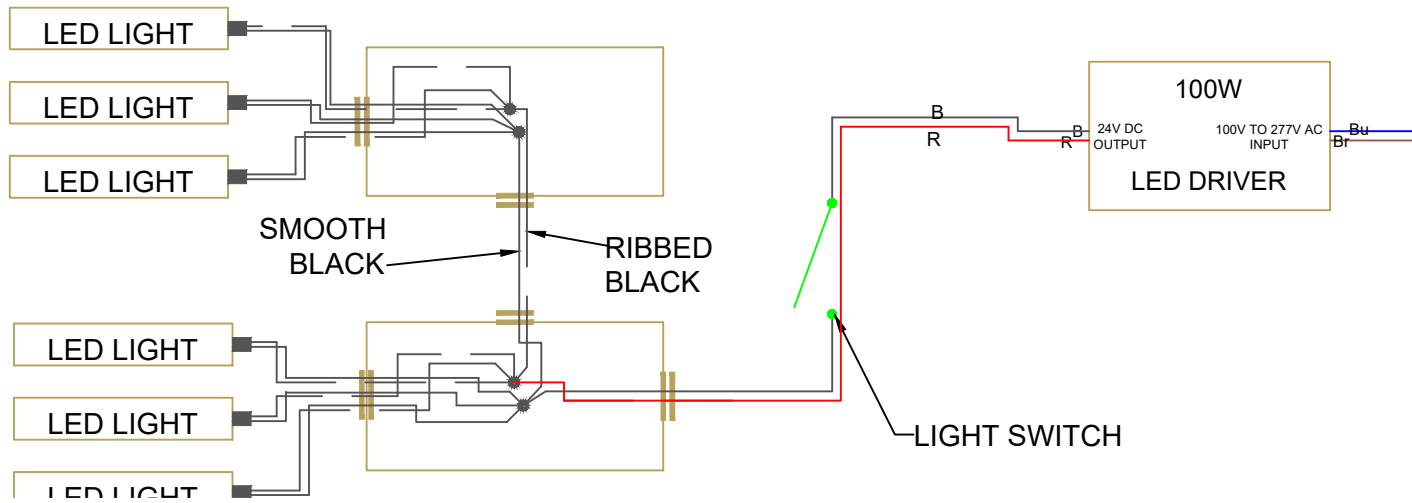

LIGHT J-BOX DETAIL

- G = GREEN
- W = WHITE
- B = BLACK
- R = RED
- Br = BROWN
- Bu = BLUE
- Y = YELLOW
- Gy = GRAY

manufactured by:
KILLION
INDUSTRIES, INC.

1380 Poinsettia Ave.
Vista, CA 92081

voice: 800-421-5352
fax: 760-727-1622
email: sales@killionindustries.com

NOTICE
THIS DOCUMENT CONTAINS CONFIDENTIAL AND PROPRIETARY MATERIAL WHICH IS THE PROPERTY OF KILLION INDUSTRIES, INC. AND MAY NOT BE REPRODUCED, COPIED, OR DISSEMINATED WITHOUT PERMISSION AND SUBJECT TO RETURN UPON DEMAND.

DESCRIPTION: 208/230 VOLT FFM-93-57-99-FRONT w/ HIGH VOLUME CONDENSATE PUMP
CUSTOMER: KILLION SL

DO NOT SCALE
DATE: 08/09/22
BY: JC
SAVED AS: 208-230 Volt FFM-FRONT Bulk Electrical w Condensate Pump C.dwg

NOTE: SPECIFICATIONS ARE SUBJECT TO CHANGE WITHOUT NOTICE.