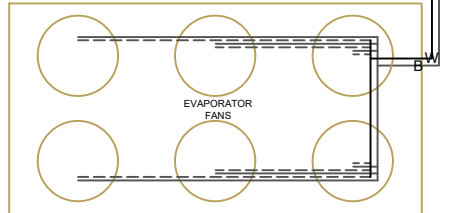

CUSTOMER:

DESCRIPTION:

208/230 VOLT FFM-93-57-99-FRONT w/ HIGH VOLUME CONDENSATE PUMP

KILLION SL

1380 Poinsettia Ave.
Vista, CA 92081

voice: 800-421-5352
fax: 760-727-1622
email: sales@killionindustries.com

manufactured by:

NOTICE

DO NOT SCALE
DATE: 08/09/22
BY: JC

SAVED AS: 208-230 Volt FFM-FRONT Bulk Electrical w Condensate Pump C.dwg

NOTE: SPECIFICATIONS ARE SUBJECT TO CHANGE WITHOUT NOTICE.

NEMA L14-30P
PLUG w/ 10' CORD

GREEN GROUND WIRE
ATTACHED TO J-BOX

100W
LED DRIVER
24V DC OUTPUT
100V TO 277V AC INPUT