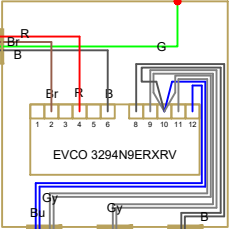

CUSTOMER:

DESCRIPTION:

208/230 VOLT FFM-93-57-99-FRONT w/ HIGH VOLUME CONDENSATE PUMP

KILLION SL

1380 Poinsettia Ave.
Vista, CA 92081

voice: 800-421-5352
fax: 760-727-1622
email: sales@killionindustries.com

manufactured by:

NOTICE

DO NOT SCALE
DATE: 08/09/22
BY: JC

SAVED AS: 208-230 Volt FFM-FRONT Bulk Electrical w Condensate Pump C.dwg

NOTE: SPECIFICATIONS ARE SUBJECT TO CHANGE WITHOUT NOTICE.

NEMA L14-30P
PLUG w/ 10' CORD

GREEN GROUND WIRE
ATTACHED TO J-BOX

100W
LED DRIVER
24V DC OUTPUT
100V TO 277V AC INPUT