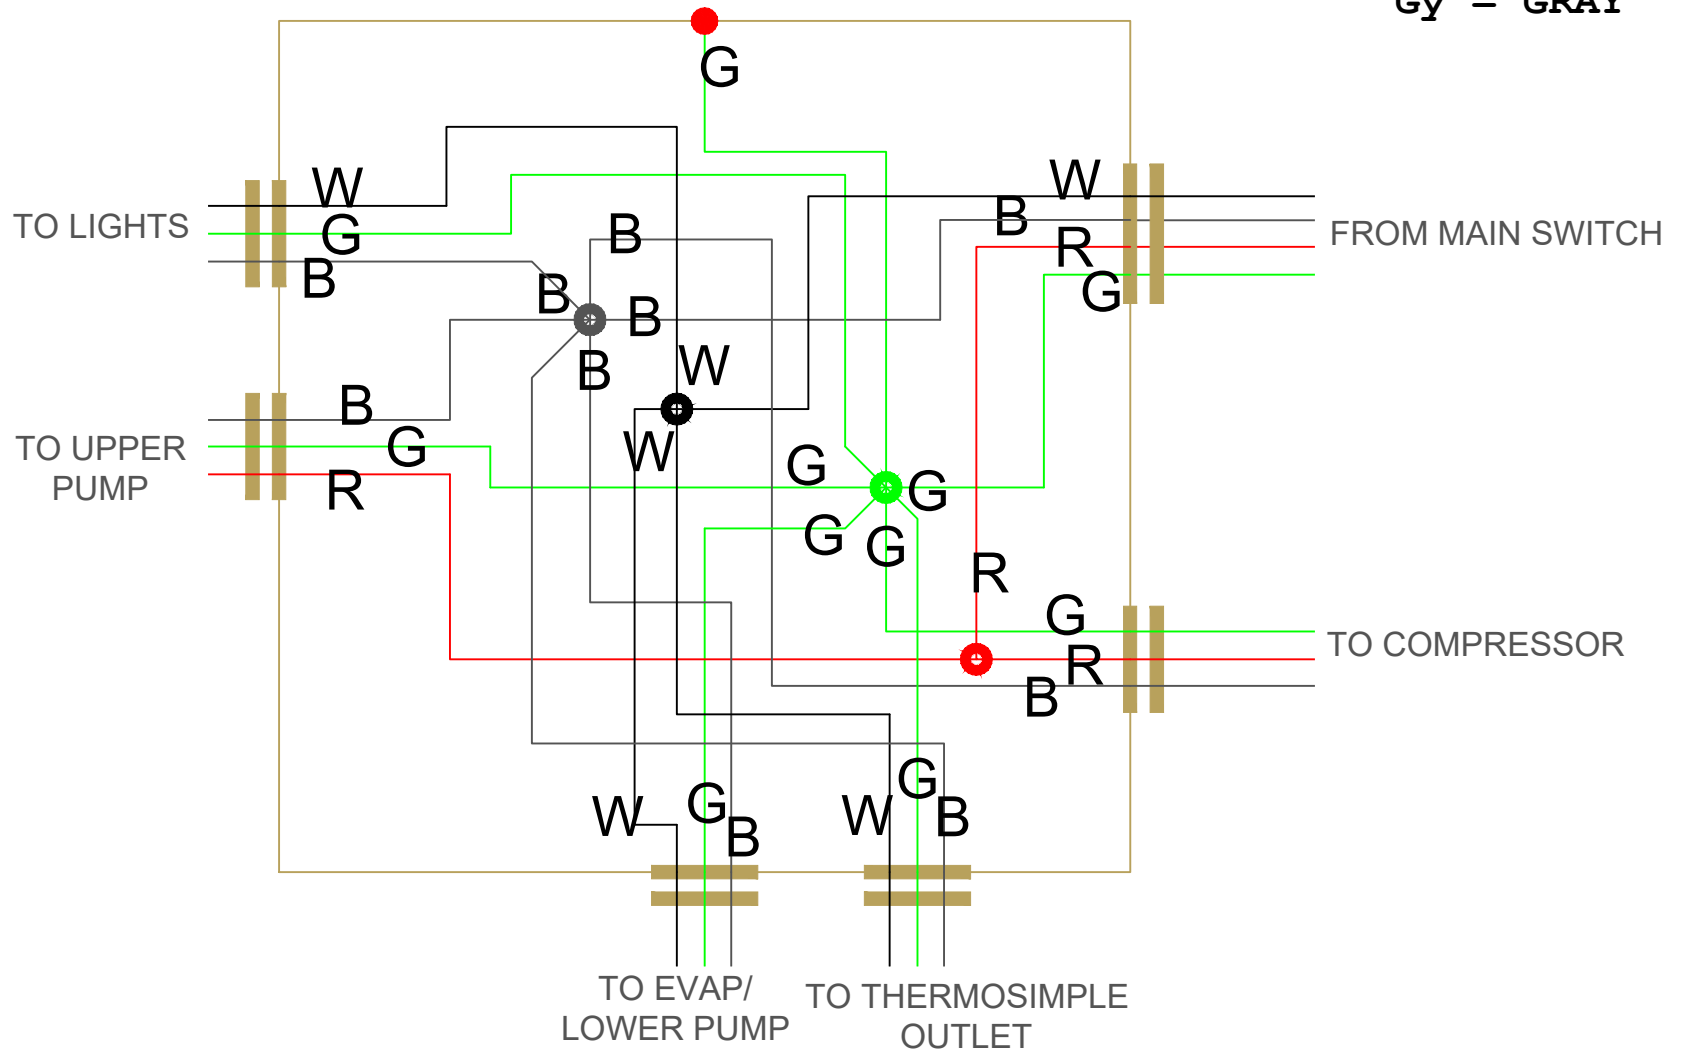

MAIN J-BOX DETAIL

- G = GREEN
- W = WHITE
- B = BLACK
- R = RED
- Br = BROWN
- Bu = BLUE
- Y = YELLOW
- Gy = GRAY

MAIN J-BOX

Manufactured by:

1380 Poinsettia Ave.
Vista, CA 92081

voice: 800-421-5352
fax: 760-727-1622
email: sales@killionindustries.com

NOTICE
THIS DOCUMENT CONTAINS CONFIDENTIAL AND PROPRIETARY MATERIAL WHICH IS THE PROPERTY OF KILLION INDUSTRIES, INC. AND MAY NOT BE REPRODUCED, COPIED, OR OTHERWISE USED IN ANY MANNER WITHOUT THE WRITTEN PERMISSION AND SUBJECT TO RETURN UPON DEMAND.

DESCRIPTION: 208/230 VOLT FFM-93-57-99-FRONT w/ HIGH VOLUME CONDENSATE PUMP
CUSTOMER: KILLION SL

DO NOT SCALE
DATE: 08/09/22
BY: JC

SAVED AS: 208-230 Volt FFM-FRONT Bulk Electrical w Condensate Pump C.dwg

NOTE: SPECIFICATIONS ARE SUBJECT TO CHANGE WITHOUT NOTICE.