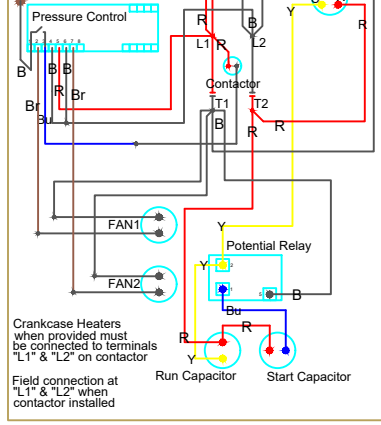

CUSTOMER:

DESCRIPTION:

208/230 VOLT FFM-93-57-99-FRONT w/ HIGH VOLUME CONDENSATE PUMP

KILLION SL

1380 Poinsettia Ave.
Vista, CA 92081

voice: 800-421-5352
fax: 760-727-1622
email: sales@killionindustries.com

manufactured by:

NOTICE

DO NOT SCALE
DATE: 08/09/22
BY: JC

SAVED AS: 208-230 Volt FFM-FRONT Bulk Electrical w Condensate Pump C.dwg

NOTE: SPECIFICATIONS ARE SUBJECT TO CHANGE WITHOUT NOTICE.

NEMA L14-30P
PLUG w/ 10' CORD

GREEN GROUND WIRE
ATTACHED TO J-BOX

100W
LED DRIVER
24V DC OUTPUT
100V TO 277V AC INPUT