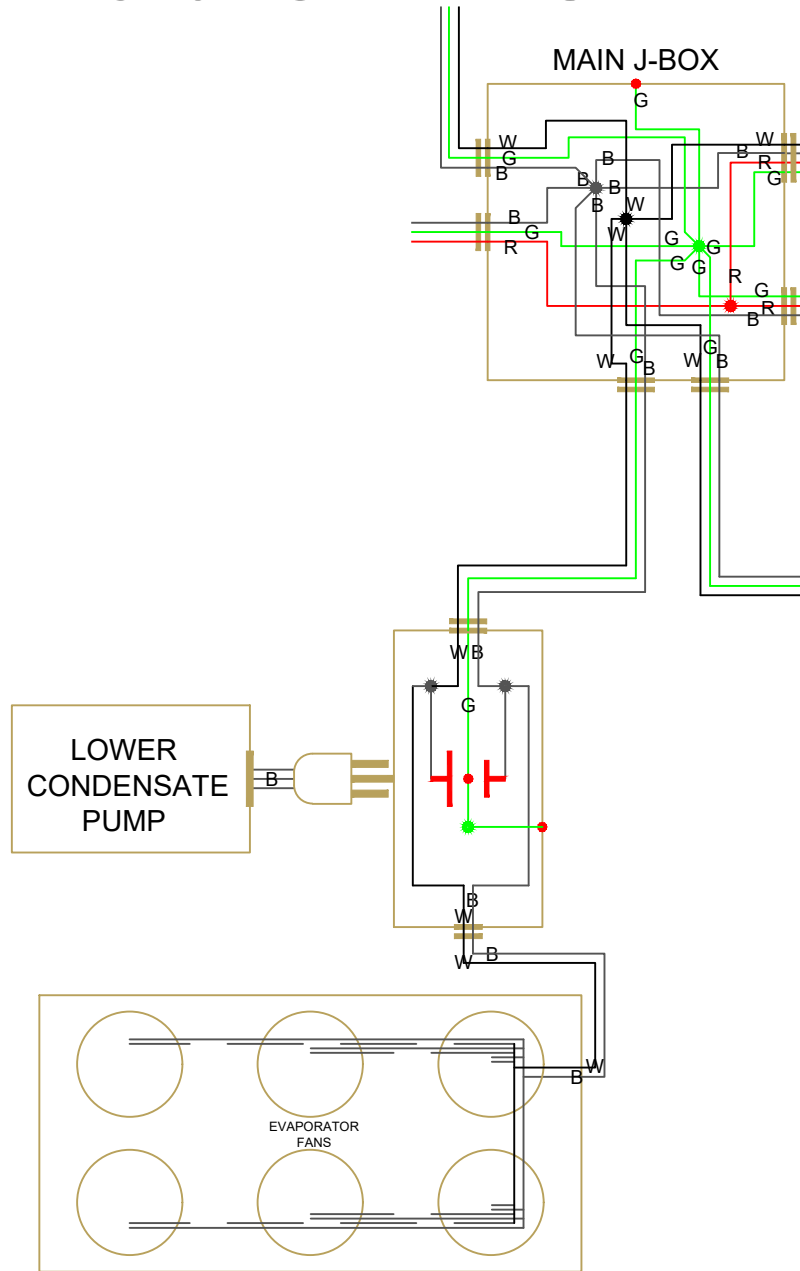

EVAPORATOR FANS and LOWER PUMP DETAIL

- G = GREEN
- W = WHITE
- B = BLACK
- R = RED
- Br = BROWN
- Bu = BLUE
- Y = YELLOW
- Gy = GRAY

Manufactured by:

1380 Poinsettia Ave.
Vista, CA 92081

voice: 800-421-5352
fax: 760-727-1622
email: sales@killionindustries.com

DESCRIPTION: 208/230 VOLT FFM-93-57-99-FRONT w/ HIGH VOLUME CONDENSATE PUMP
CUSTOMER: KILLION SL

DO NOT SCALE
DATE: 08/09/22
BY: JC

SAVED AS: 208-230 Volt FFM-FRONT Bulk Electrical w Condensate Pump C.dwg

NOTE: SPECIFICATIONS ARE SUBJECT TO CHANGE WITHOUT NOTICE.