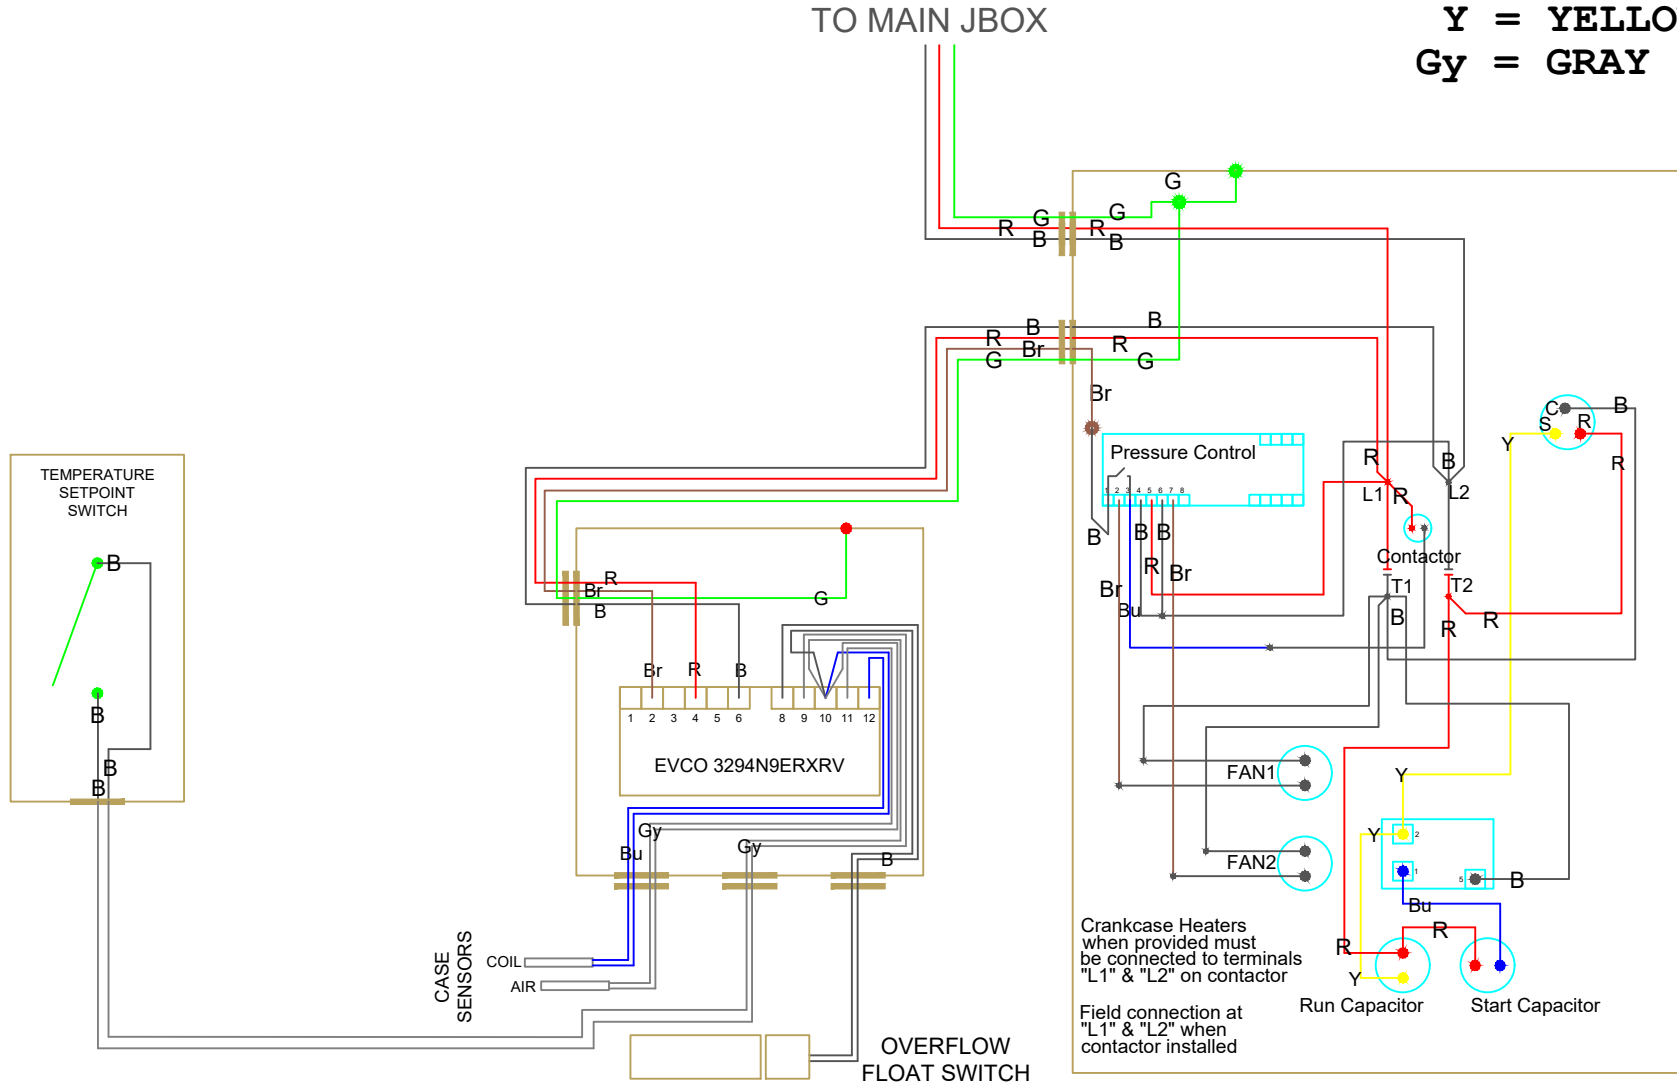

CONTROLLER DETAIL CONDENSER DETAIL

- **G = GREEN**
- **W = WHITE**
- **B = BLACK**
- **R = RED**
- **Br = BROWN**
- **Bu = BLUE**
- **Y = YELLOW**
- **Gy = GRAY**

Crankcase Heaters when provided must be connected to terminals "L1" & "L2" on contactor

Field connection at "L1" & "L2" when contactor installed

manufactured by:

1380 Poinsettia Ave.
Vista, CA 92081

voice: 800-421-5352
fax: 760-727-1622
email: sales@killionindustries.com

NOTICE
THIS DOCUMENT CONTAINS CONFIDENTIAL AND PROPRIETARY MATERIAL WHICH IS THE PROPERTY OF KILLION INDUSTRIES, INC. AND MAY NOT BE REPRODUCED, COPIED, OR TRANSMITTED IN ANY FORM OR BY ANY MEANS, ELECTRONIC OR MECHANICAL, WITHOUT PERMISSION AND SUBJECT TO RETURN UPON DEMAND.

DESCRIPTION: 208/230 VOLT FFM-93-57-99-FRONT w/ HIGH VOLUME CONDENSATE PUMP
CUSTOMER: KILLION SL