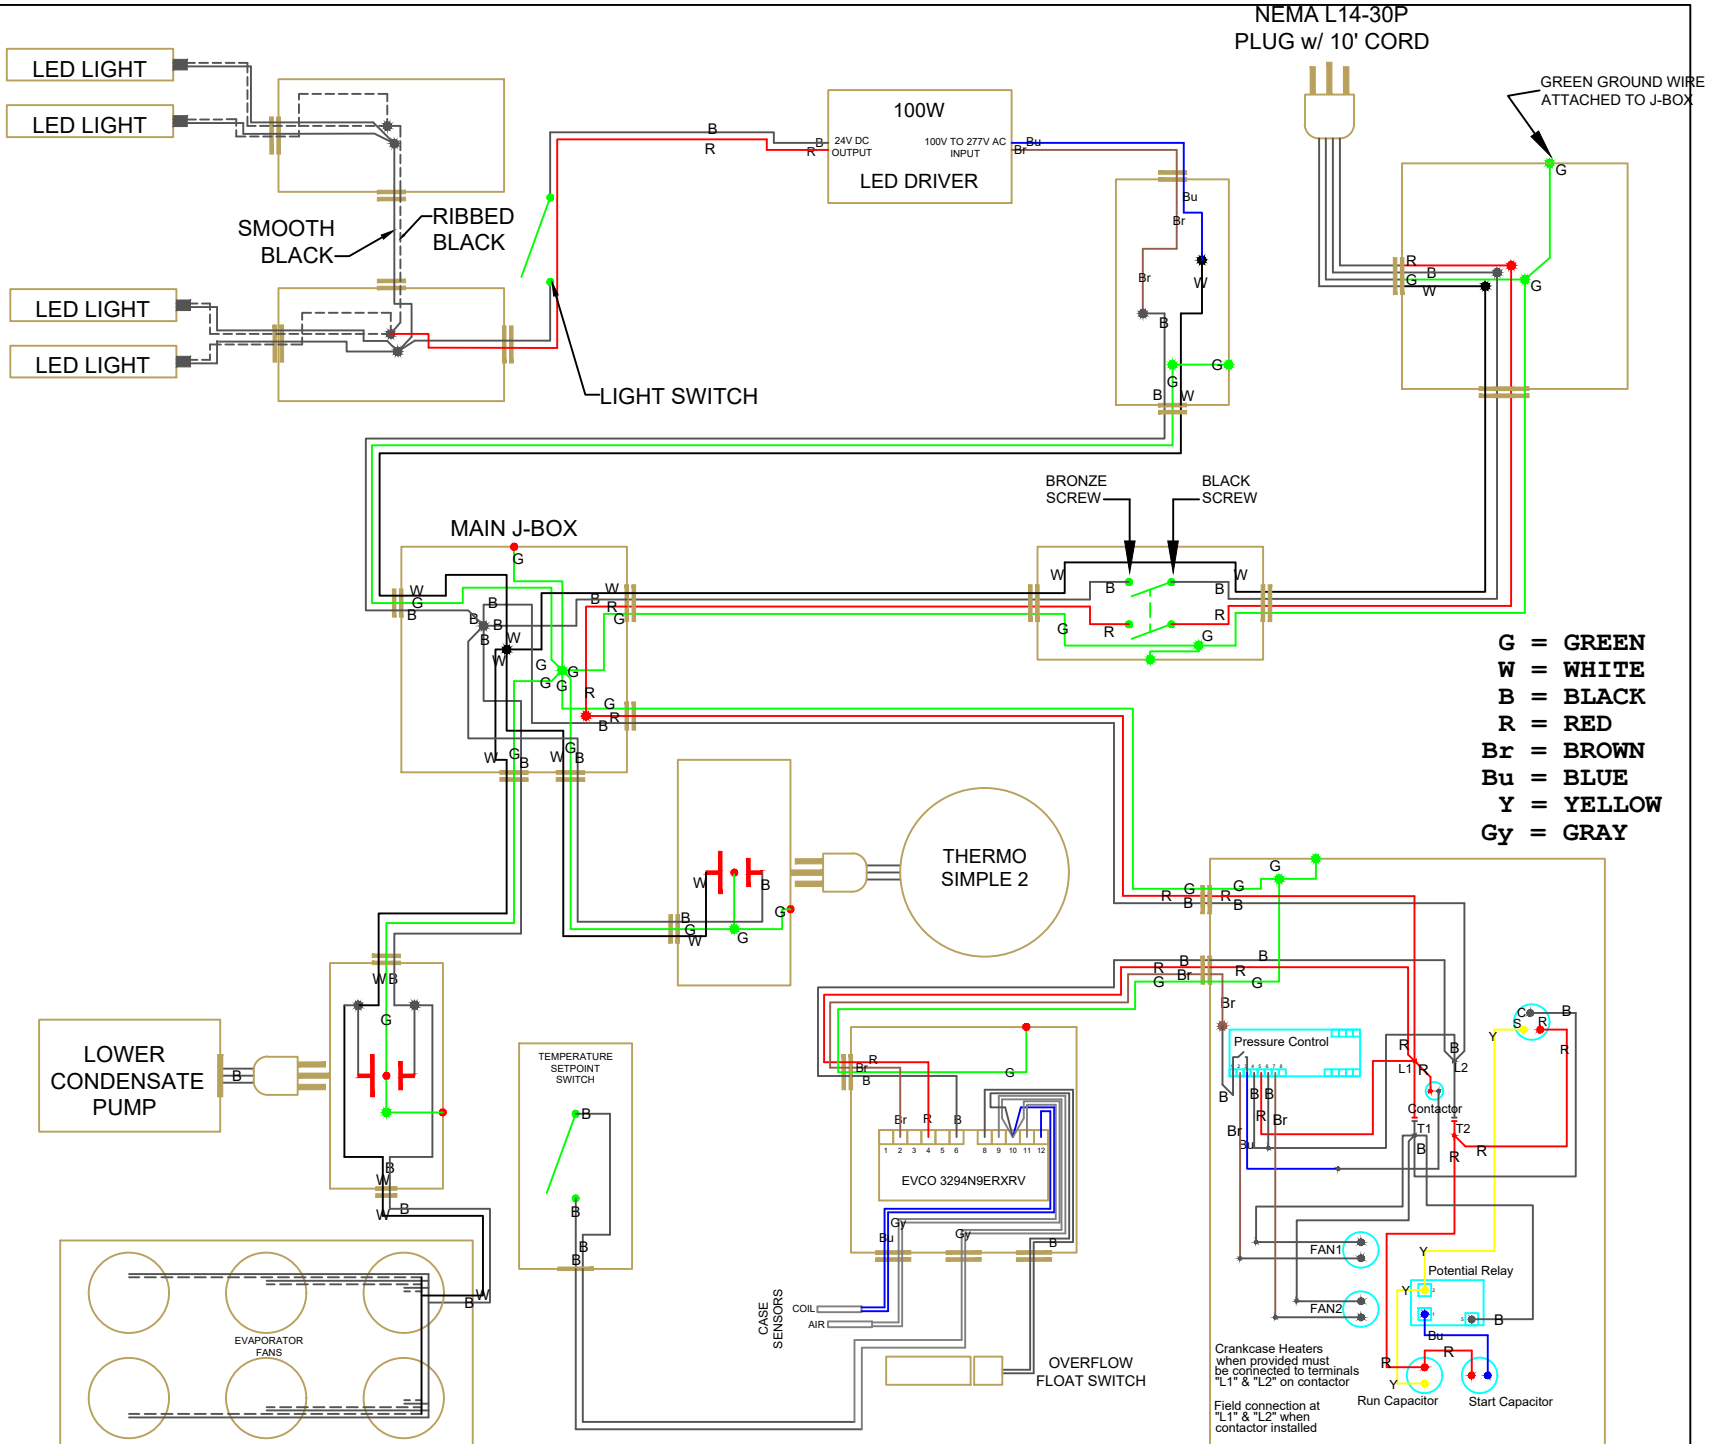

CUSTOMER:

DESCRIPTION:

208/230 VOLT FFM-93-57-99-FRONT w/ HIGH VOLUME CONDENSATE PUMP

KILLION SL

1380 Poinsettia Ave.
Vista, CA 92081

voice: 800-421-5352
fax: 760-727-1622
email: sales@killionindustries.com

manufactured by:

DO NOT SCALE
DATE: 09/07/21
BY: JC

SAVED AS: 208-230 Volt FFM-REAR Bulk Electrical w Condensate Pump B.dwg

NOTE: SPECIFICATIONS ARE SUBJECT TO CHANGE WITHOUT NOTICE.