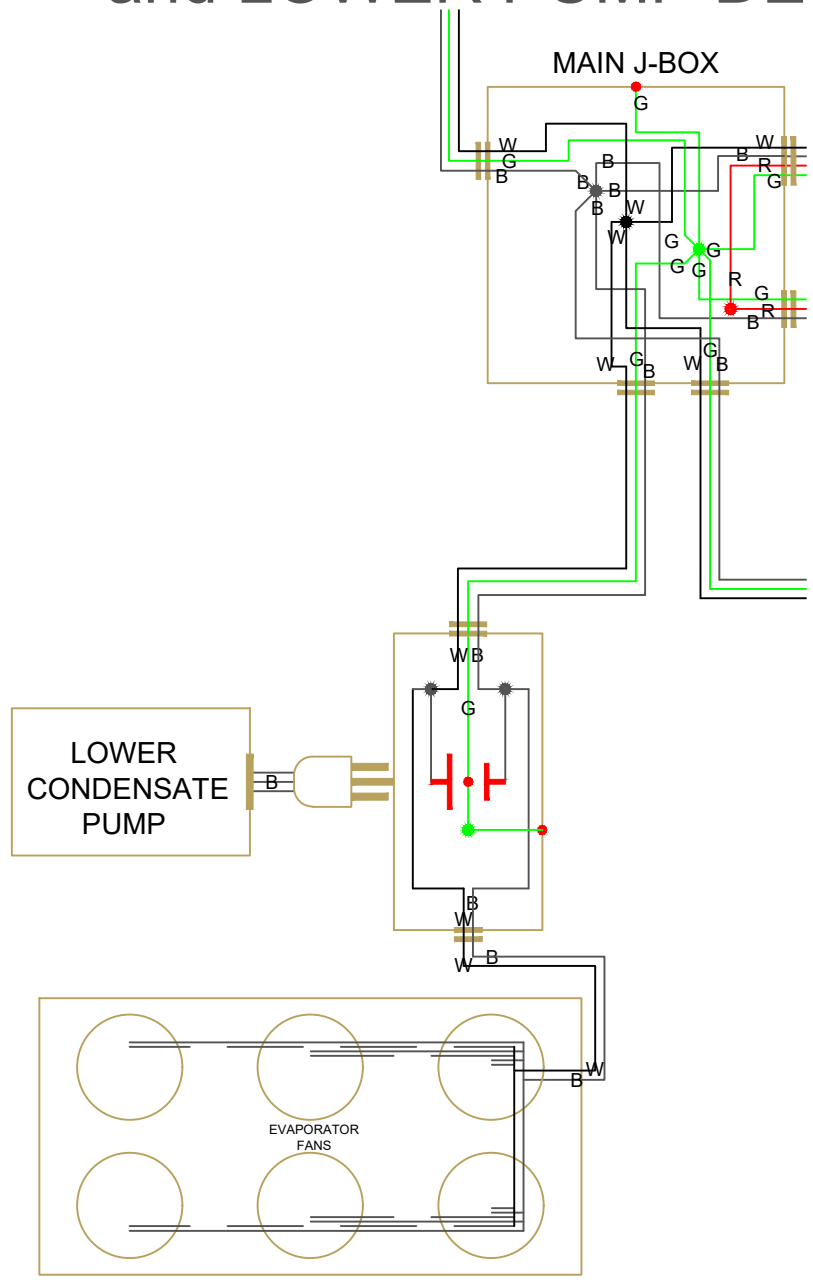

EVAPORATOR FANS and LOWER PUMP DETAIL

- G = GREEN
- W = WHITE
- B = BLACK
- R = RED
- Br = BROWN
- Bu = BLUE
- Y = YELLOW
- Gy = GRAY

Manufactured by:

1380 Poinsettia Ave.
Vista, CA 92081

Voice: 800-421-5352
fax: 760-727-1622
email: sales@killionindustries.com

NOTICE
THIS DOCUMENT CONTAINS CONFIDENTIAL AND PROPRIETARY MATERIAL WHICH IS THE PROPERTY OF KILLION INDUSTRIES, INC. AND MAY NOT BE COPIED, REPRODUCED, OR OTHERWISE DISSEMINATED AND IS SUBJECT TO RETURN UPON DEMAND.

DESCRIPTION: 208/230 VOLT FFM-93-57-99-FRONT w/ HIGH VOLUME CONDENSATE PUMP
CUSTOMER: KILLION SL

DO NOT SCALE
DATE: 09/07/21
BY: JC
SAVED AS: 208-230 Volt FFM-REAR Bulk Electrical w Condensate Pump B.dwg

NOTE: SPECIFICATIONS ARE SUBJECT TO CHANGE WITHOUT NOTICE.