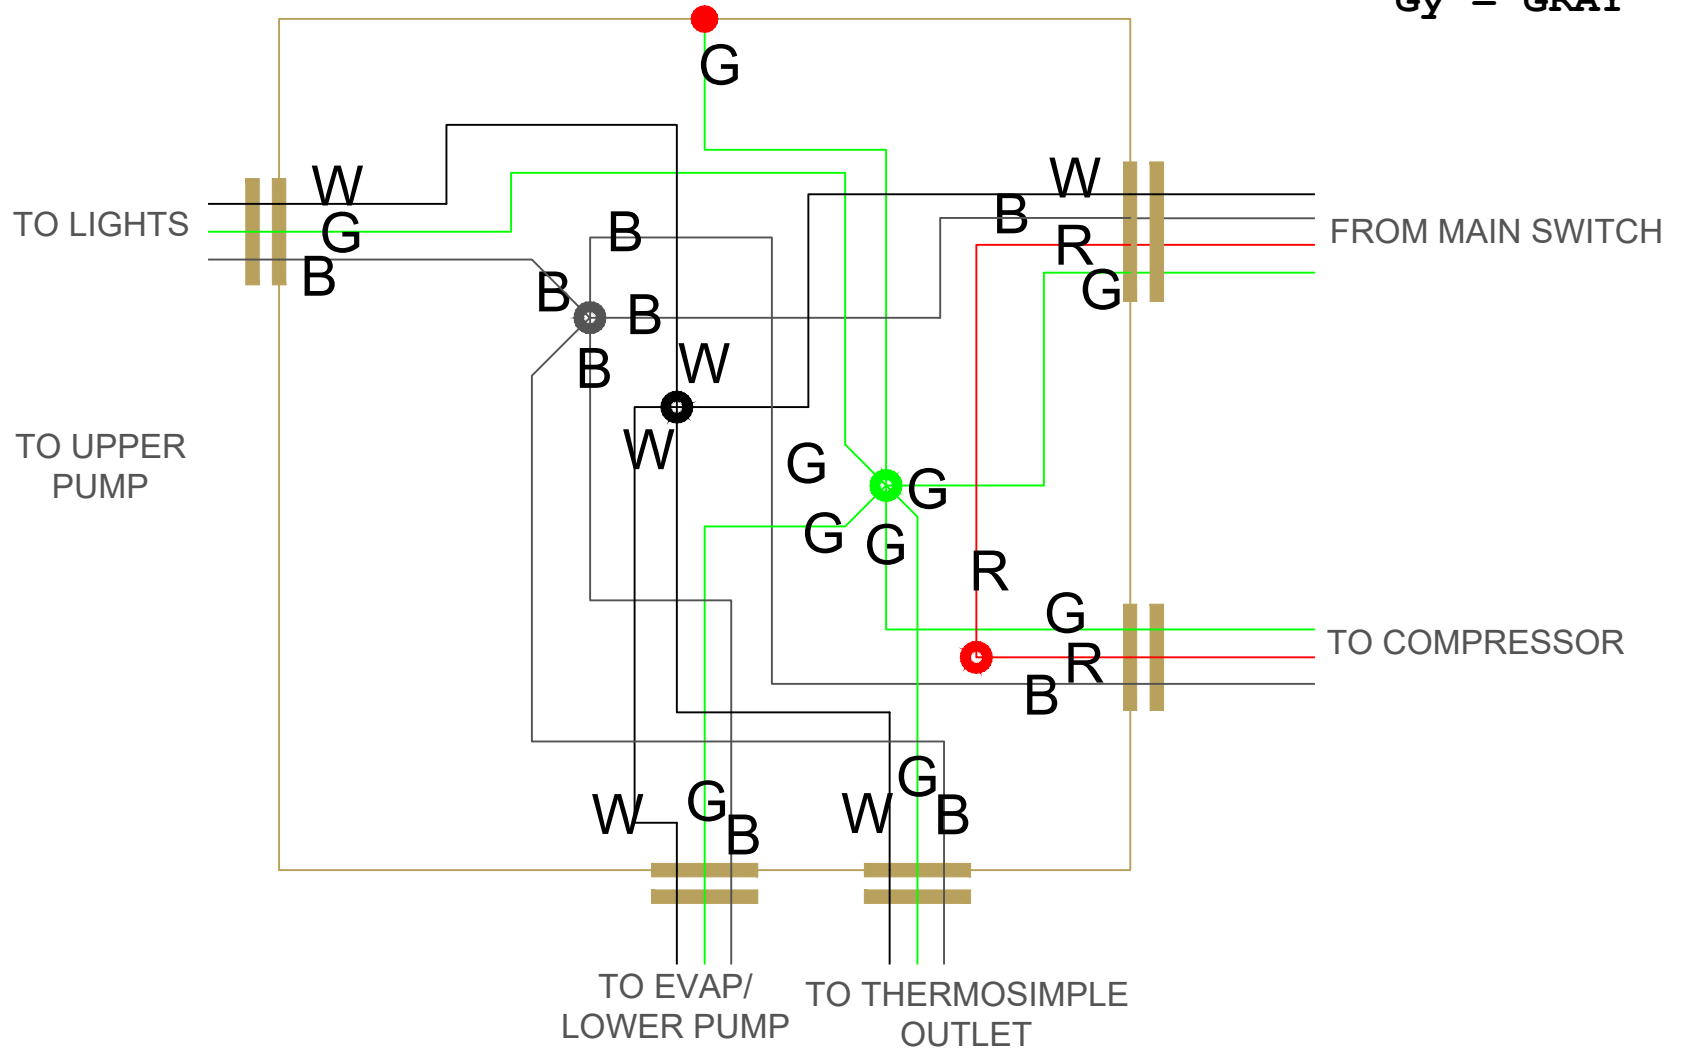

MAIN J-BOX DETAIL

- G = GREEN
- W = WHITE
- B = BLACK
- R = RED
- Br = BROWN
- Bu = BLUE
- Y = YELLOW
- Gy = GRAY

MAIN J-BOX

Manufactured by:

1380 Poinsettia Ave.
Vista, CA 92081

voice: 800-421-5352
fax: 760-727-1622
email: sales@killionindustries.com

DESCRIPTION: 208/230 VOLT FFM-93-57-99-FRONT w/ HIGH VOLUME CONDENSATE PUMP
CUSTOMER: KILLION SL

DO NOT SCALE
DATE: 09/07/21
BY: JC

SAVED AS: 208-230 Volt FFM-REAR Bulk Electrical w Condensate Pump B.dwg

NOTE: SPECIFICATIONS ARE SUBJECT TO CHANGE WITHOUT NOTICE.