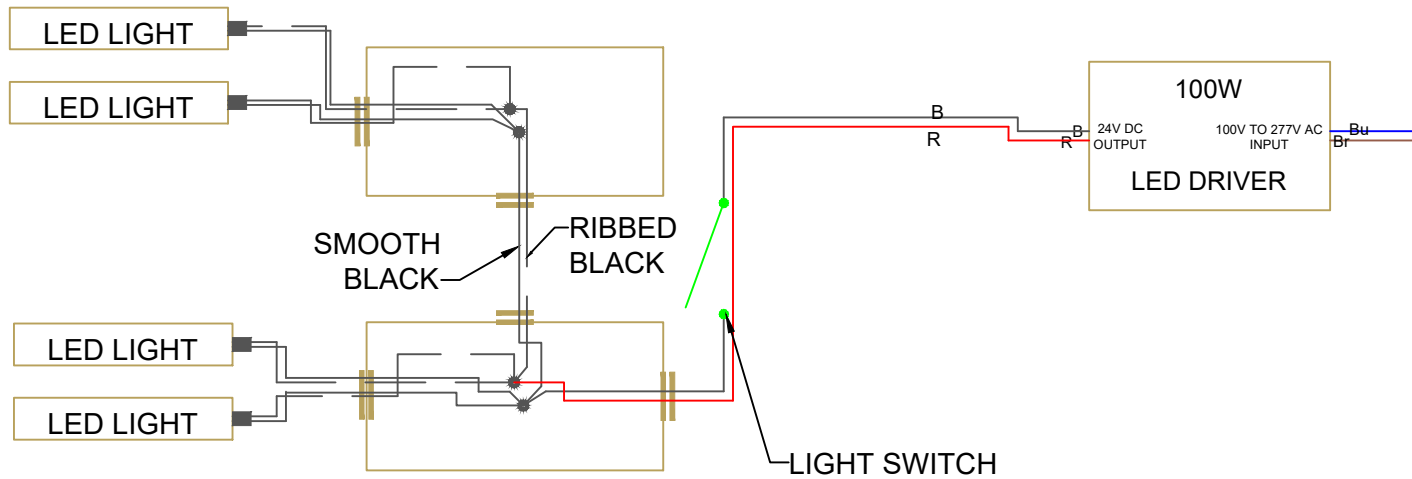

NOTE: SPECIFICATIONS ARE SUBJECT TO CHANGE WITHOUT NOTICE.

LIGHT J-BOX DETAIL

- G = GREEN
- W = WHITE
- B = BLACK
- R = RED
- Br = BROWN
- Bu = BLUE
- Y = YELLOW
- Gy = GRAY

Manufactured by:

1380 Poinsettia Ave.
Vista, CA 92081