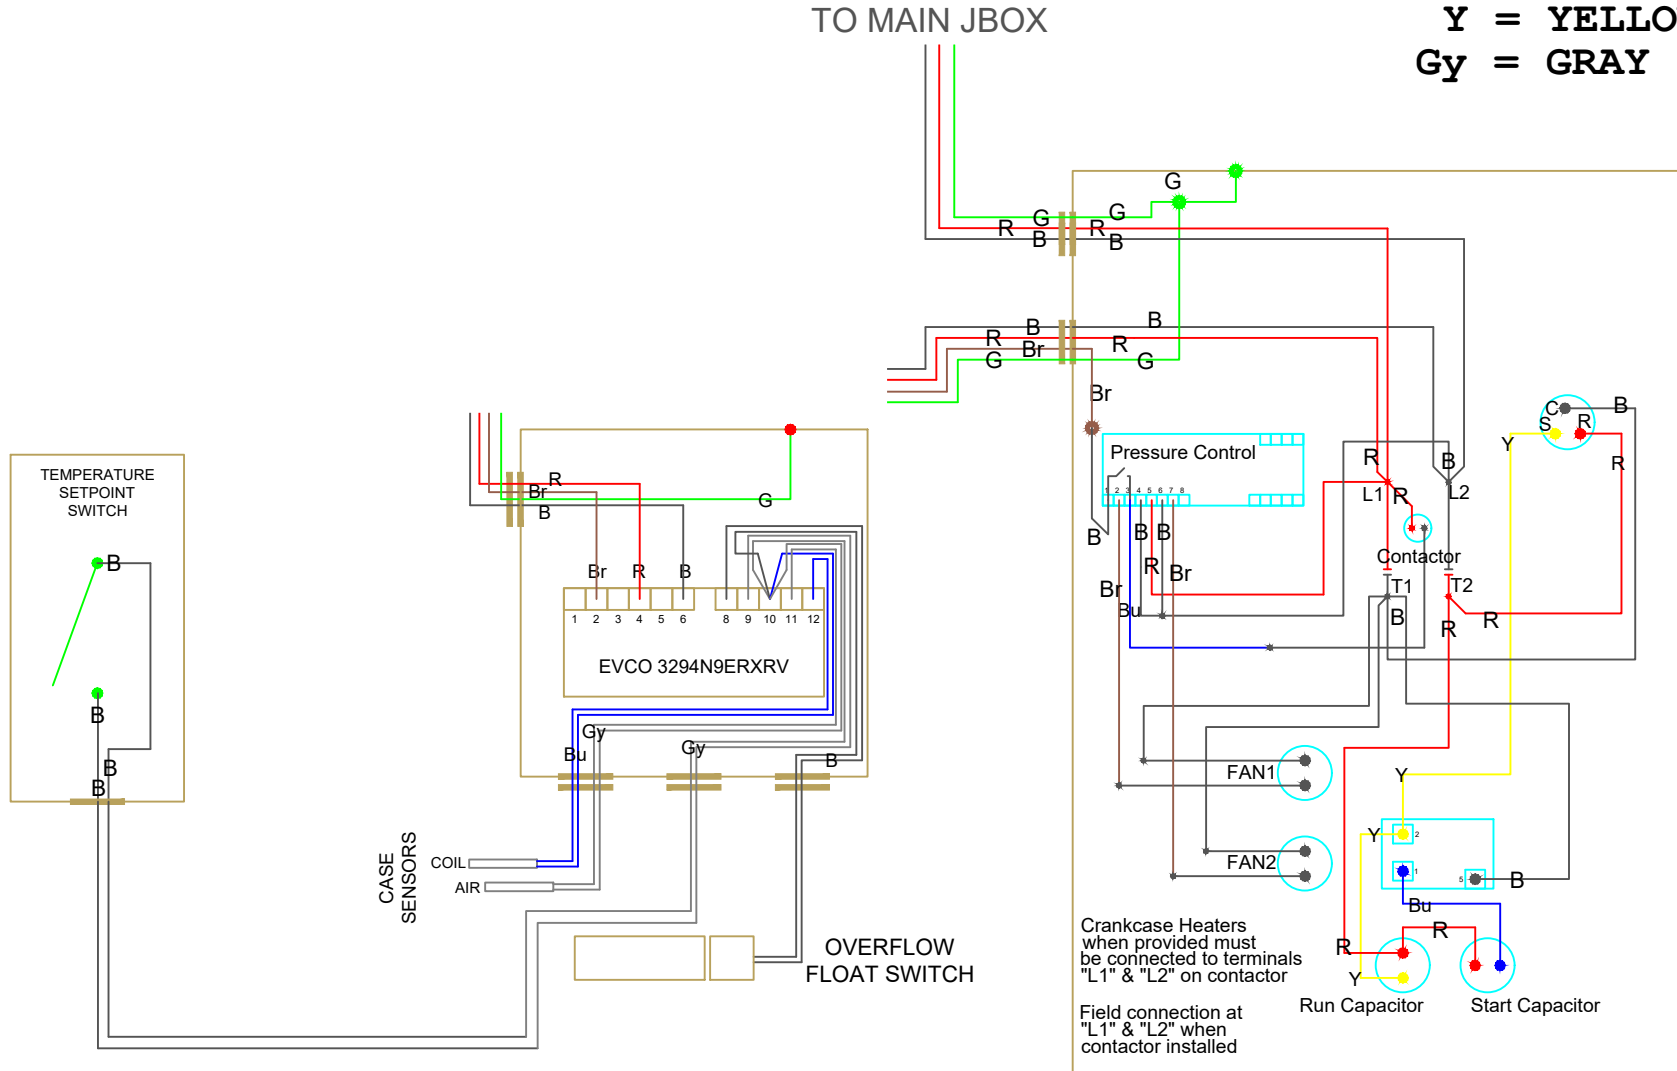

CONTROLLER DETAIL CONDENSER DETAIL

- G = GREEN
- W = WHITE
- B = BLACK
- R = RED
- Br = BROWN
- Bu = BLUE
- Y = YELLOW
- Gy = GRAY

Crankcase Heaters when provided must be connected to terminals "L1" & "L2" on contactor
Field connection at "L1" & "L2" when contactor installed

manufactured by:

1380 Poinsettia Ave.
Vista, CA 92081

voice: 800-421-5352
fax: 760-727-1622
email: sales@killionindustries.com

DESCRIPTION: 208/230 VOLT FFM-93-57-99-FRONT w/ HIGH VOLUME CONDENSATE PUMP
CUSTOMER: KILLION SL
DO NOT SCALE
DATE: 09/07/21
BY: JC

SAVED AS: 208-230 Volt FFM-REAR Bulk Electrical w Condensate Pump B.dwg

NOTE: SPECIFICATIONS ARE SUBJECT TO CHANGE WITHOUT NOTICE.