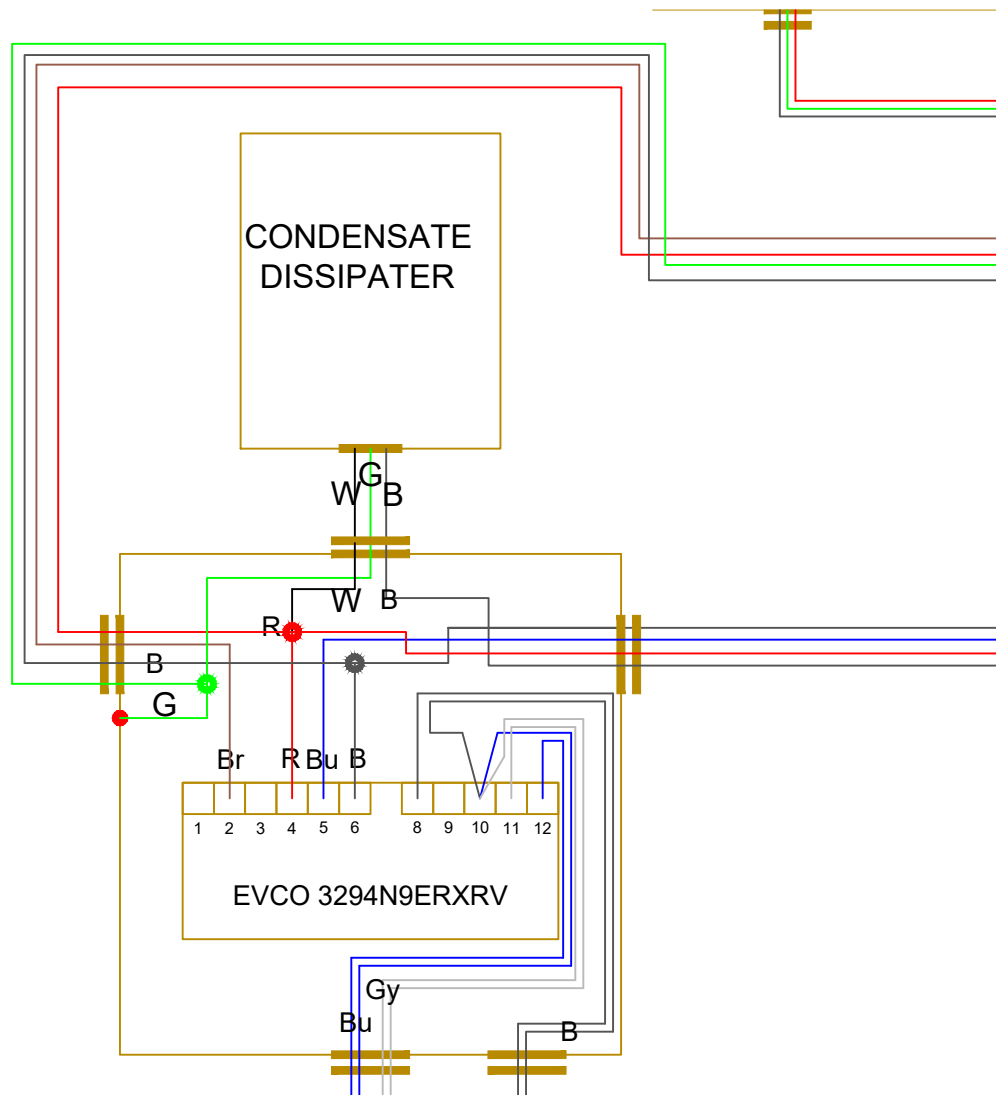

CUSTOMER:

208-230 VOLT CFSSC WALL CASE ELECTRICAL W/ PUMP

GENERIC

DO NOT SCALE

DATE: 08/29/22

BY: JC

SAVED AS: 208-230 Volt CFSSC Wick Electrical LAE.dwg

NOTE: SPECIFICATIONS ARE SUBJECT TO CHANGE WITHOUT NOTICE.

CONTROLLER DETAIL

G = GREEN
W = WHITE
B = BLACK
R = RED
Br = BROWN
Gy = GRAY

Manufactured by:

1380 Poinsettia Ave.
 Vista, CA 92081

voice: 800-421-5352
 fax: 760-727-5108
 email: sales@killionindustries.com

CUSTOMER: **GENERIC**

DESCRIPTION: **208-230 VOLT CFSSC WALL CASE ELECTRICAL w/ PUMP**

DO NOT SCALE
 DATE: 08/29/22
 BY: JC

SAVED AS: 208-230 Volt CFSSC Wick Electrical LAE.dwg

NOTE: SPECIFICATIONS ARE SUBJECT TO CHANGE WITHOUT NOTICE.