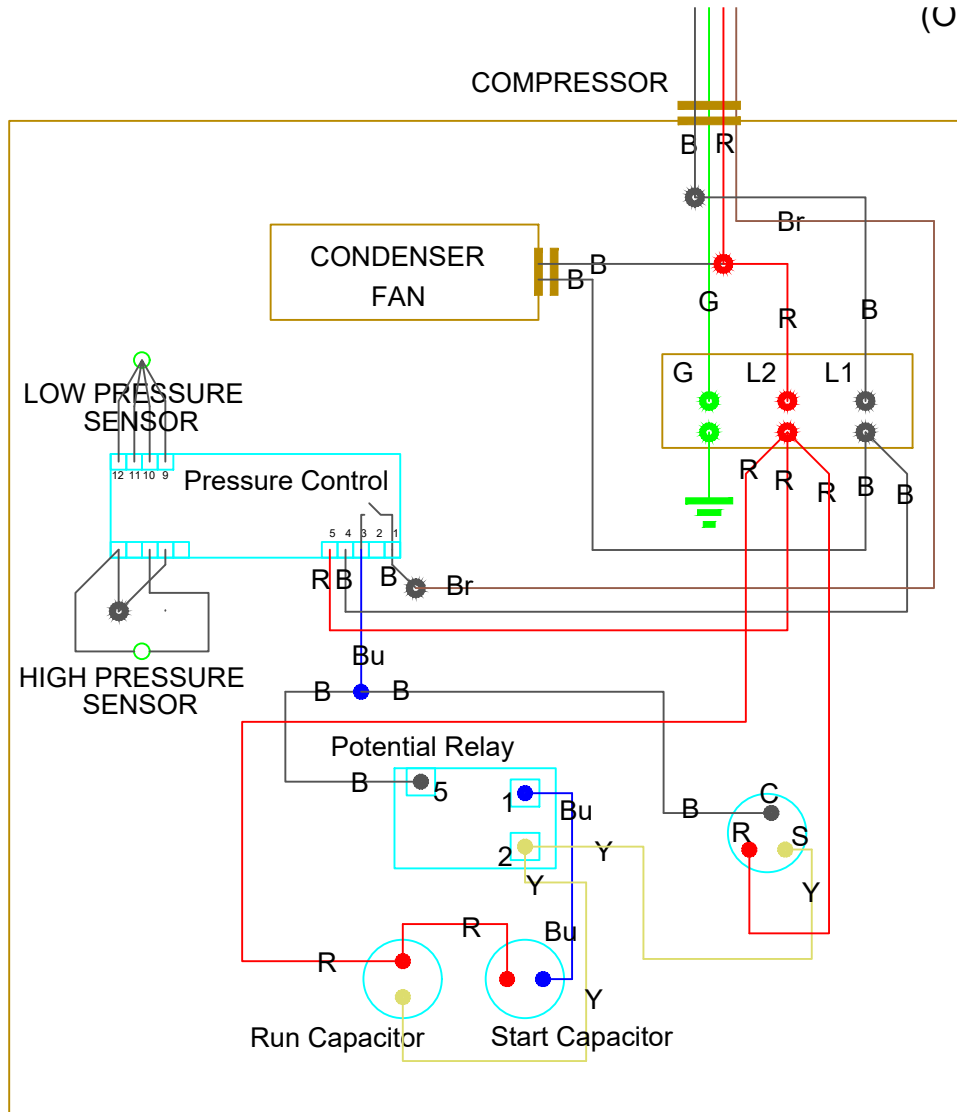

COMPRESSOR DETAIL

G = GREEN
W = WHITE
B = BLACK
R = RED
Br = BROWN
Gy = GRAY

(OPTIC

Manufactured by:

1380 Poinsettia Ave.
Vista, CA 92081

voice: 800-421-5352
fax: 760-727-5108
email: sales@killionindustries.com

NOTICE

THIS DOCUMENT CONTAINS CONFIDENTIAL AND PROPRIETARY MATERIAL WHICH IS THE PROPERTY OF KILLION INDUSTRIES, INC. AND MAY NOT BE COPIED OR REPRODUCED. THIS DOCUMENT IS LOANED AND SUBJECT TO RETURN UPON DEMAND.

CUSTOMER: **GENERIC**
DESCRIPTION: **208-230 VOLT CFSSC WALL CASE ELECTRICAL w/ PUMP**

DO NOT SCALE
DATE: 08/29/22
BY: JC

SAVED AS: 208-230 Volt CFSSC Wick Electrical LAE.dwg

NOTE: SPECIFICATIONS ARE SUBJECT TO CHANGE WITHOUT NOTICE.