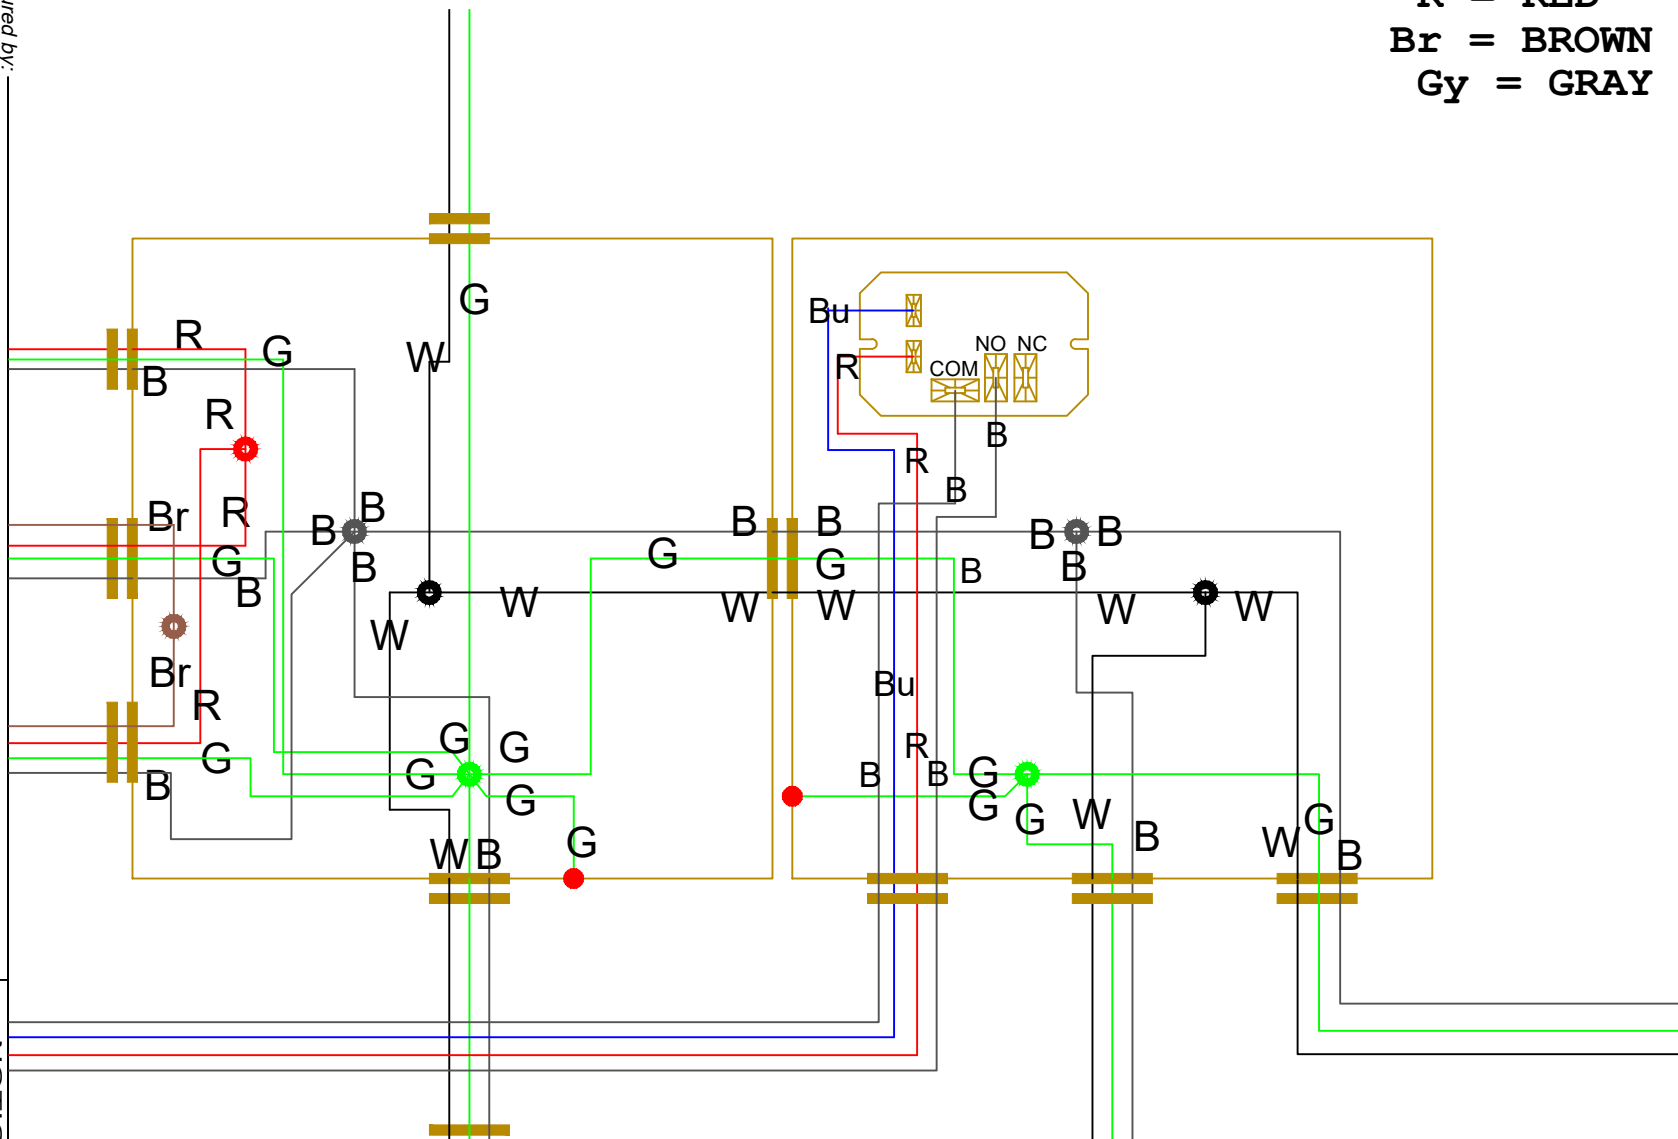

J-BOX DETAIL

G = GREEN
W = WHITE
B = BLACK
R = RED
Br = BROWN
Gy = GRAY

Manufactured by:

1380 Poinsettia Ave.
Vista, CA 92081

Voice: 800-421-5352
fax: 760-727-5108
email: sales@killionindustries.com

NOTICE

THIS DOCUMENT CONTAINS CONFIDENTIAL AND PROPRIETARY MATERIAL WHICH IS THE PROPERTY OF KILLION INDUSTRIES, INC. AND MAY NOT BE COPIED OR REPRODUCED. THIS DOCUMENT IS LOANED AND SUBJECT TO RETURN UPON DEMAND.

CUSTOMER:

208-230 VOLT CFSSC WALL CASE ELECTRICAL W/ PUMP

GENERIC

DO NOT SCALE

DATE: 08/29/22

BY: JC

SAVED AS: 208-230 Volt CFSSC Wick Electrical LAE.dwg

NOTE: SPECIFICATIONS ARE SUBJECT TO CHANGE WITHOUT NOTICE.