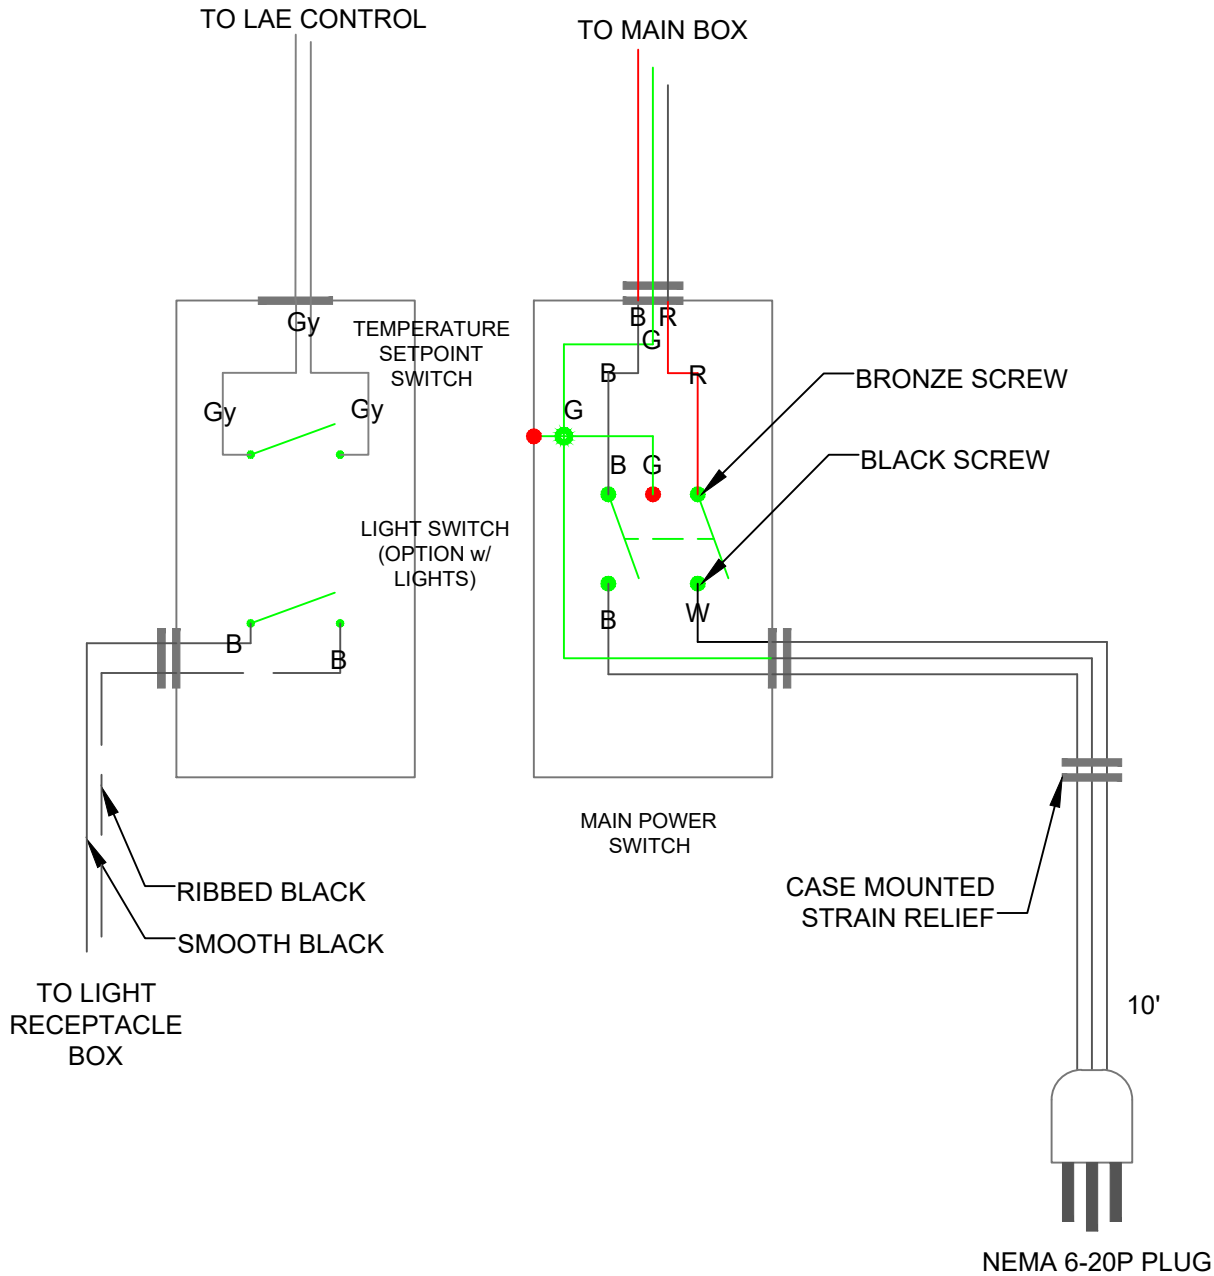

MAIN SWITCH DETAIL

- G = GREEN
- W = WHITE
- B = BLACK
- R = RED
- Br = BROWN
- Bu = BLUE
- Y = YELLOW
- Gy = GRAY

DESCRIPTION: **KILLION INDUSTRIES, INC.**

1380 Poinsettia Ave.
Vista, CA 92081

voice: 800-421-5352
fax: 760-727-1622
email: sales@killionindustries.com