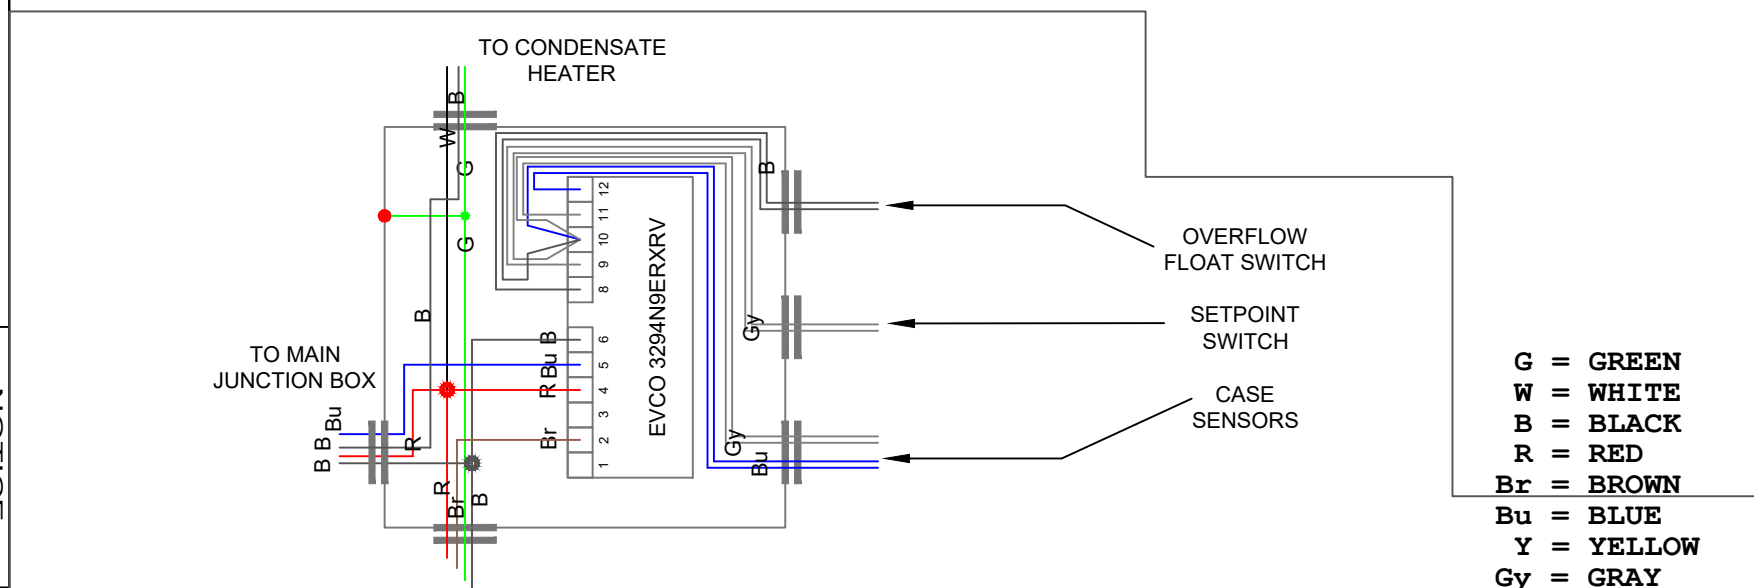

MAIN BOX AND CONTROLLER DETAIL

manufactured by: **KILLION INDUSTRIES, INC.**
1380 Poinsettia Ave.
Vista, CA 92081
voice: 800-421-5352
fax: 760-727-1622
email: sales@killionindustries.com

DESCRIPTION: 208/230 VOLT PFW MOBILE w/ WICK AND INTEGRATED CHIMNEY
CUSTOMER: WALMART

NOTICE
THIS DOCUMENT CONTAINS CONFIDENTIAL AND PROPRIETARY MATERIAL WHICH IS THE PROPERTY OF KILLION INDUSTRIES, INC. AND MAY NOT BE COPIED OR REPRODUCED. THIS DOCUMENT IS LOANED AND SUBJECT TO RETURN UPON DEMAND.