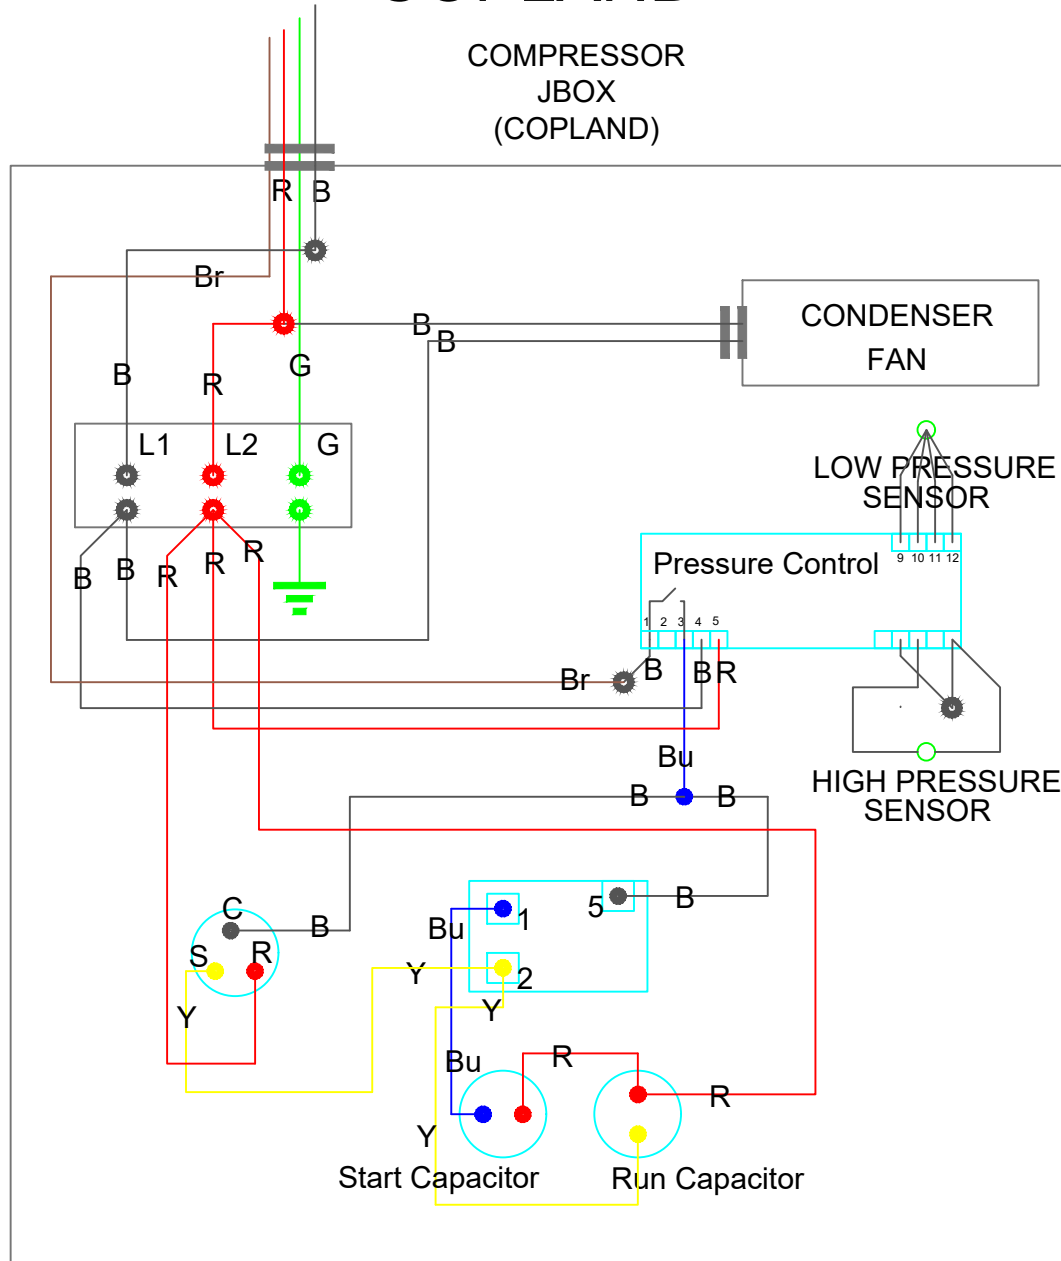

COMPRESSOR DETAIL COPLAND

COMPRESSOR
JBOX
(COPLAND)

G = GREEN
W = WHITE
B = BLACK
R = RED
Br = BROWN
Bu = BLUE
Y = YELLOW
Gy = GRAY

manufactured by:

1380 Poinsettia Ave.
Vista, CA 92081

voice: 800-421-5352
fax: 760-727-1622
email: sales@killionindustries.com

NOTICE
THIS DOCUMENT CONTAINS CONFIDENTIAL AND PROPRIETARY MATERIAL WHICH IS THE PROPERTY OF KILLION INDUSTRIES, INC. AND MAY NOT BE COPIED OR REPRODUCED. THIS DOCUMENT IS LOANED AND SUBJECT TO RETURN UPON DEMAND.

DESCRIPTION:

208/230 VOLT PFW MOBILE w/ WICK AND INTEGRATED CHIMNEY

CUSTOMER:

WALMART

DO NOT SCALE

DATE: 07/25/22

BY: JC

SAVED AS: 208-230 Volt PFW Mobile Wick Electrical Evco (2022-07)

NOTE: SPECIFICATIONS ARE SUBJECT TO CHANGE WITHOUT NOTICE.