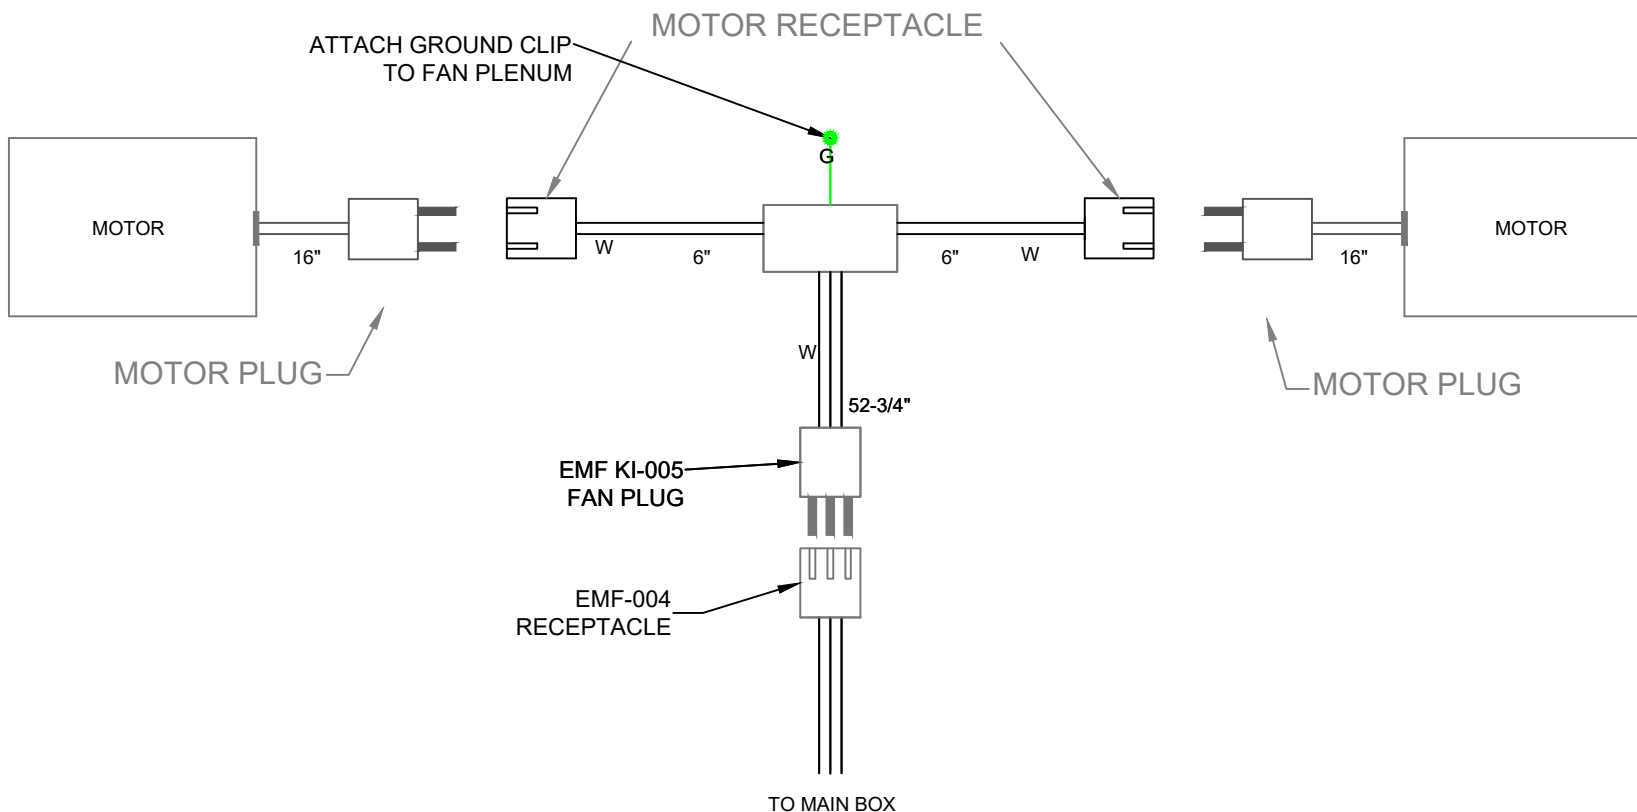

DO NOT SCALE
DATE: 07/25/22
BY: JC

SAVED AS: 208-230 Volt PFW Mobile Wick Electrical Evco (2022-07)

NOTE: SPECIFICATIONS ARE SUBJECT TO CHANGE WITHOUT NOTICE.

FAN MOTOR DETAIL

- G = GREEN**
- W = WHITE**
- B = BLACK**
- R = RED**
- Br = BROWN**
- Bu = BLUE**
- Y = YELLOW**
- Gy = GRAY**