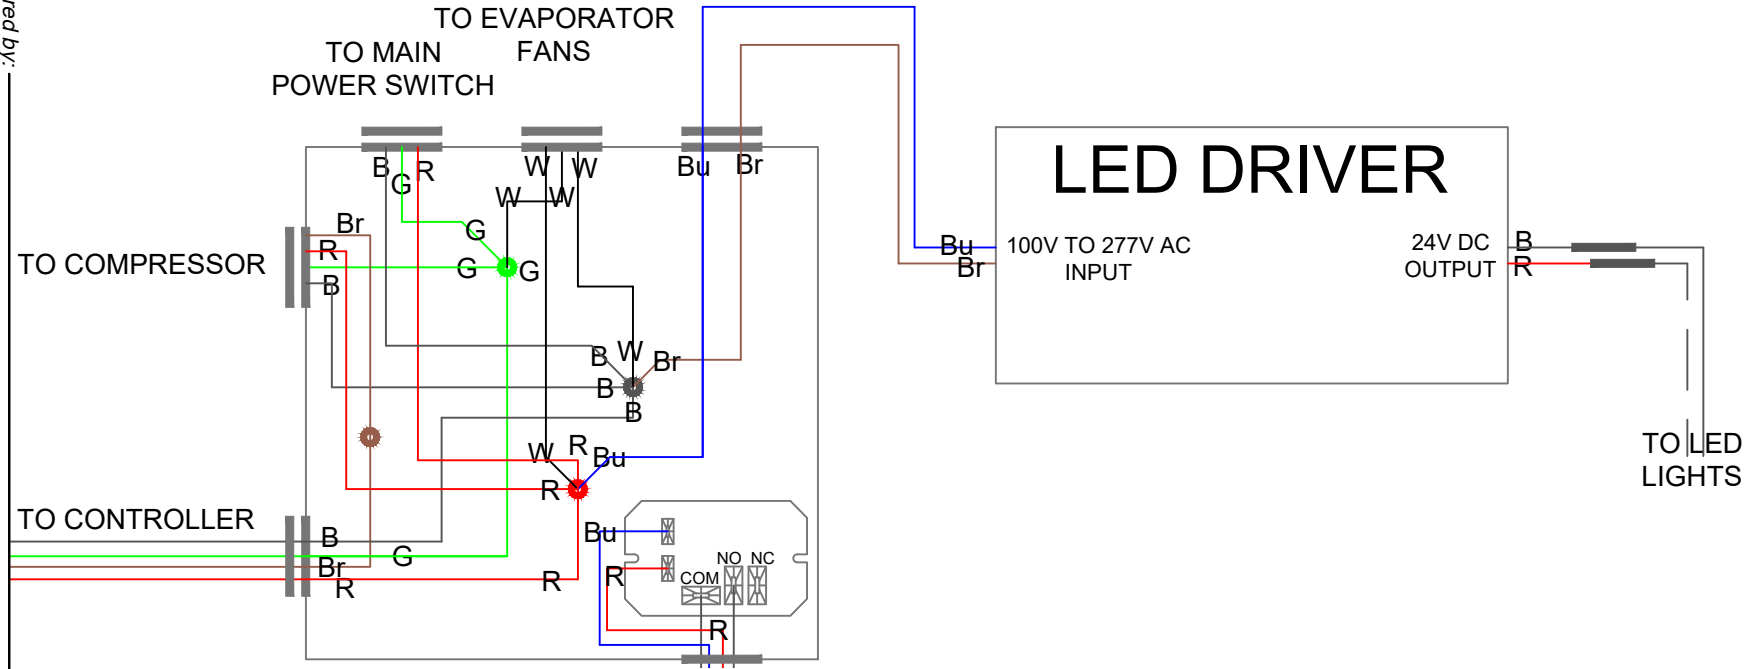

MAIN BOX AND CONTROLLER DETAIL

manufactured by: **KILLION INDUSTRIES, INC.**
1380 Poinsettia Ave.
Vista, CA 92081
voice: 800-421-5352
fax: 760-727-1622
email: sales@killionindustries.com

DESCRIPTION: 208/230 VOLT PFW MOBILE w/ WICK AND INTEGRATED CHIMNEY
CUSTOMER: WALMART

NOTICE
THIS DOCUMENT CONTAINS CONFIDENTIAL AND PROPRIETARY MATERIAL WHICH IS THE PROPERTY OF KILLION INDUSTRIES, INC. AND MAY NOT BE COPIED OR REPRODUCED. THIS DOCUMENT IS LOANED AND SUBJECT TO RETURN UPON DEMAND.