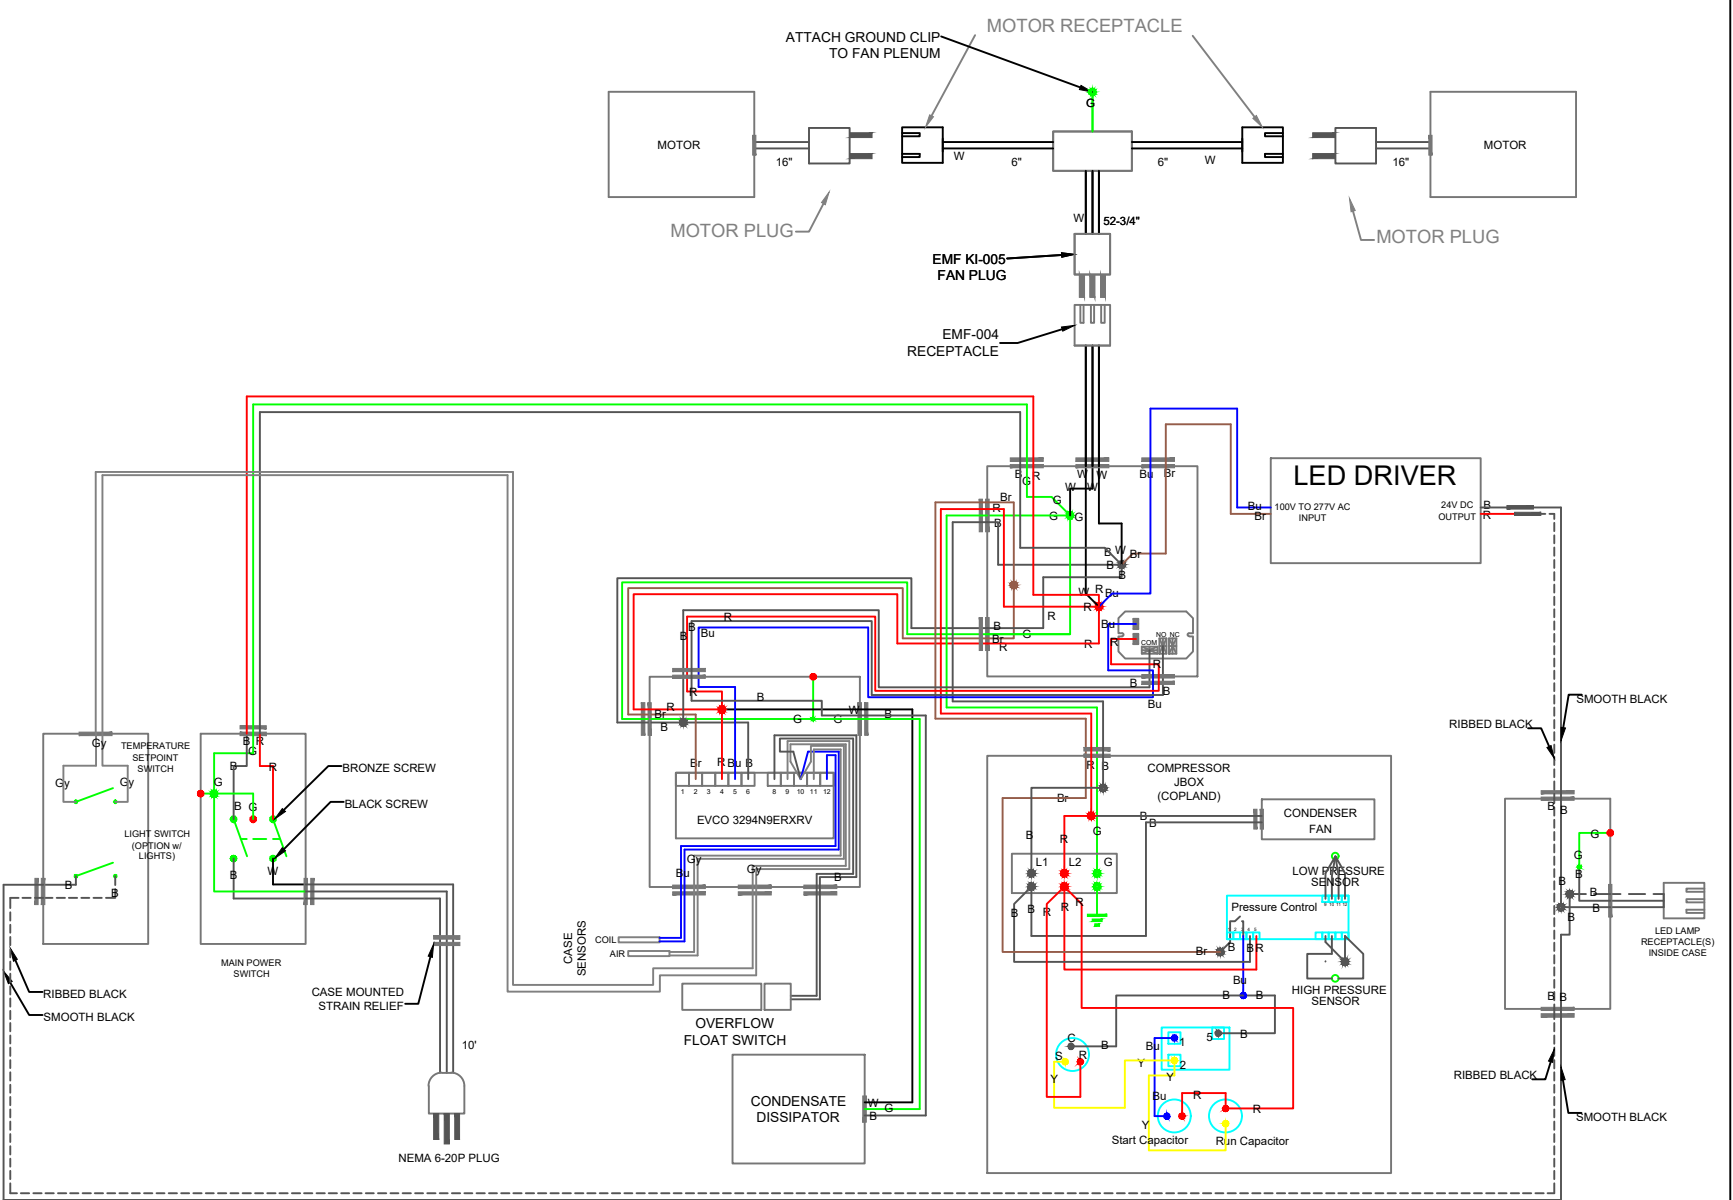

DESCRIPTION:
CUSTOMER:

208/230 VOLT PFW MOBILE w/ WICK AND INTEGRATED CHIMNEY

WALMART

1380 Poinsettia Ave.
Vista, CA 92081

voice: 800-421-5352
fax: 760-727-1622
email: sales@killionindustries.com

manufactured by: