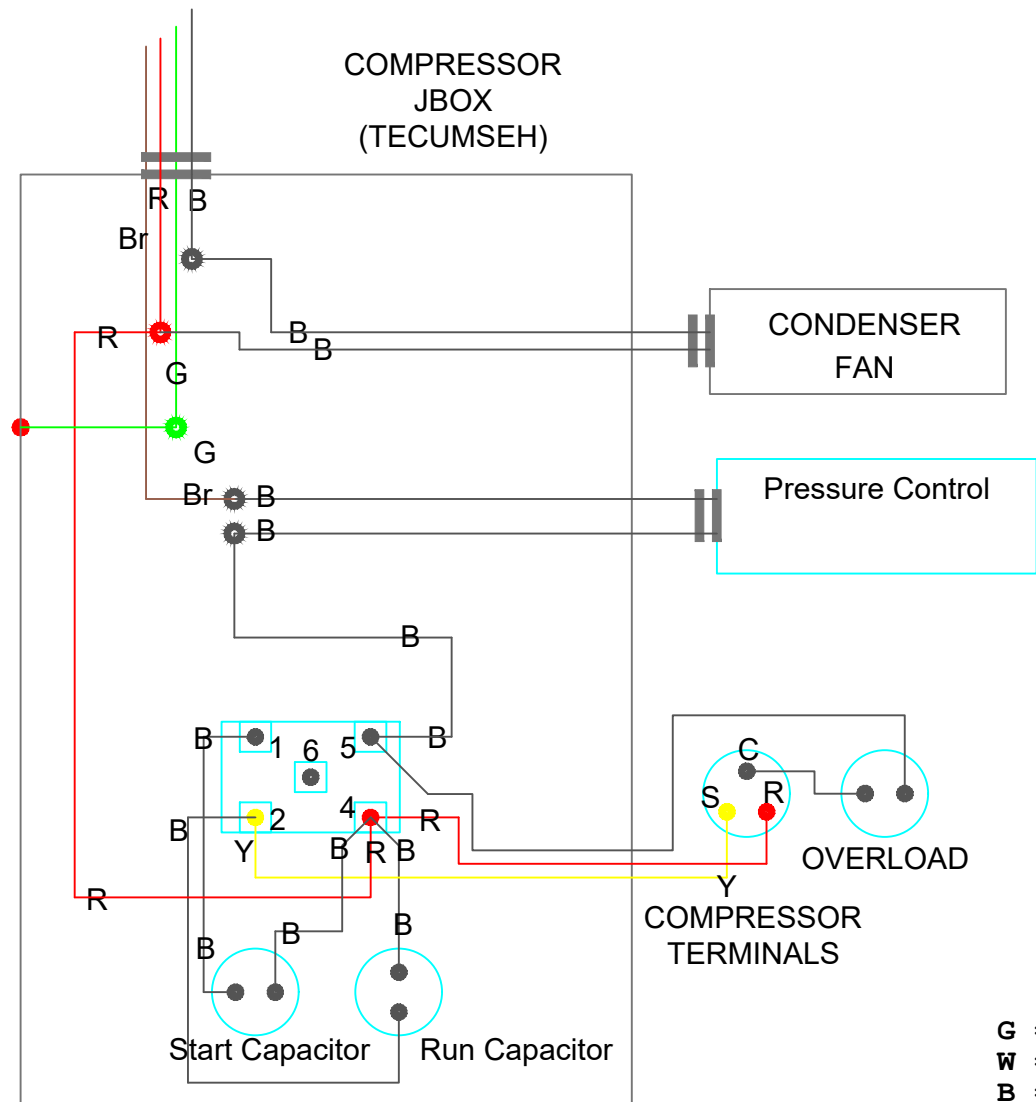

COMPRESSOR DETAIL TECUMSEH

- G = GREEN
- W = WHITE
- B = BLACK
- R = RED
- Br = BROWN
- Bu = BLUE
- Y = YELLOW
- Gy = GRAY

manufactured by:

1380 Poinsettia Ave.
Vista, CA 92081

voice: 800-421-5352
fax: 760-727-1622
email: sales@killionindustries.com

NOTICE

THIS DOCUMENT CONTAINS CONFIDENTIAL AND PROPRIETARY MATERIAL WHICH IS THE PROPERTY OF KILLION INDUSTRIES, INC. AND MAY NOT BE COPIED OR REPRODUCED. THIS DOCUMENT IS LOANED AND SUBJECT TO RETURN UPON DEMAND.

DESCRIPTION:
CUSTOMER:

208/230 VOLT PFW MOBILE w/ WICK AND INTEGRATED CHIMNEY
WALMART

DO NOT SCALE
DATE: 07/25/22
BY: JC

SAVED AS: 208-230 Volt PFW Mobile Wick Electrical Evco (2022-07)

NOTE: SPECIFICATIONS ARE SUBJECT TO CHANGE WITHOUT NOTICE.