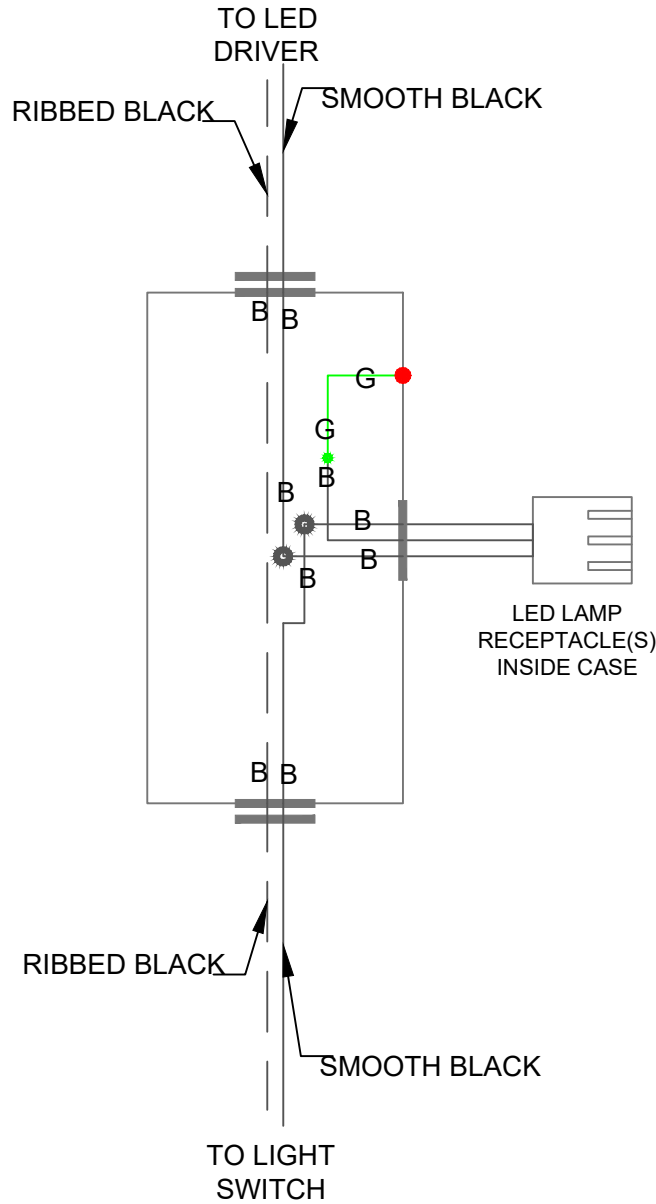

LIGHTING DETAIL

- G = GREEN
- W = WHITE
- B = BLACK
- R = RED
- Br = BROWN
- Bu = BLUE
- Y = YELLOW
- Gy = GRAY

manufactured by:

1380 Poinsettia Ave.
Vista, CA 92081

voice: 800-421-5352
fax: 760-727-1622
email: sales@killionindustries.com

NOTICE

THIS DOCUMENT CONTAINS CONFIDENTIAL AND PROPRIETARY MATERIAL WHICH IS THE PROPERTY OF KILLION INDUSTRIES, INC. AND MAY NOT BE COPIED OR REPRODUCED. THIS DOCUMENT IS LOANED AND SUBJECT TO RETURN UPON DEMAND.

DESCRIPTION:

208/230 VOLT PFW MOBILE w/ WICK AND INTEGRATED CHIMNEY

CUSTOMER:

WALMART

DO NOT SCALE

DATE: 07/25/22

BY: JC

SAVED AS: 208-230 Volt PFW Mobile Wick Electrical Evco (2022-07)

NOTE: SPECIFICATIONS ARE SUBJECT TO CHANGE WITHOUT NOTICE.